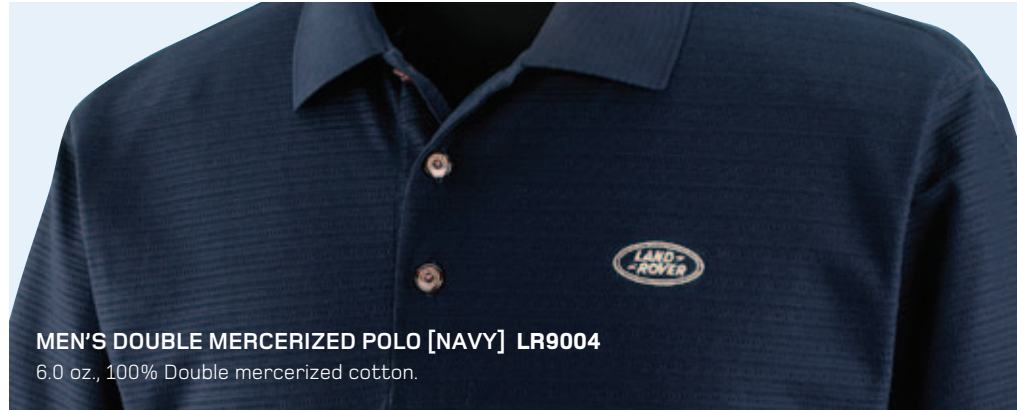

MEN'S DOUBLE MERCERIZED POLO [BURNT ORANGE] LR9005
6.0 oz., 100% Double mercerized cotton.

MEN'S EASY CARE DRESS SHIRT LR9006
Cotton/Poly Blend.
Wrinkle resistant.