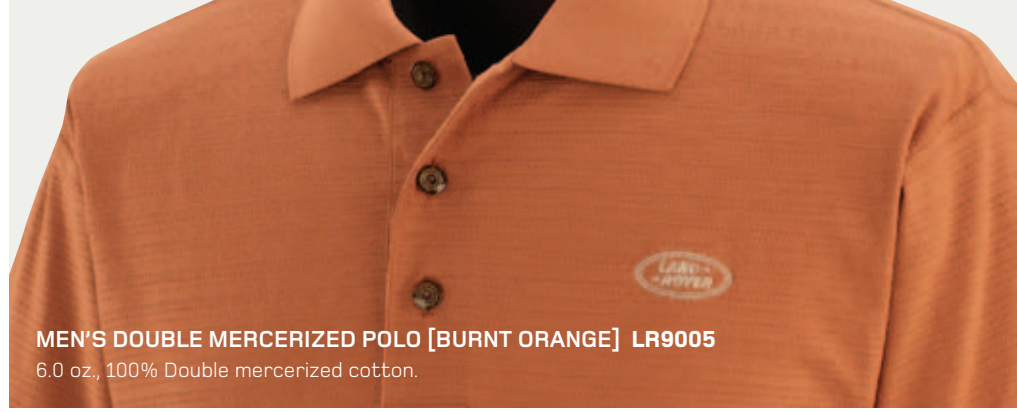

APPAREL

MEN'S SIZES M-XXL
LADIES' SIZES S-XL

NEW

ARGYLE SWEATER LR1008
100% Anti-pill fine gauge jersey knit.

MEN'S LAND ROVER SWEATSHIRT LR9057
80% cotton/20% Polyester.

MEN'S EXPLORER SHIRT LR1002
100% Lightweight nylon with
UPF30 protection.