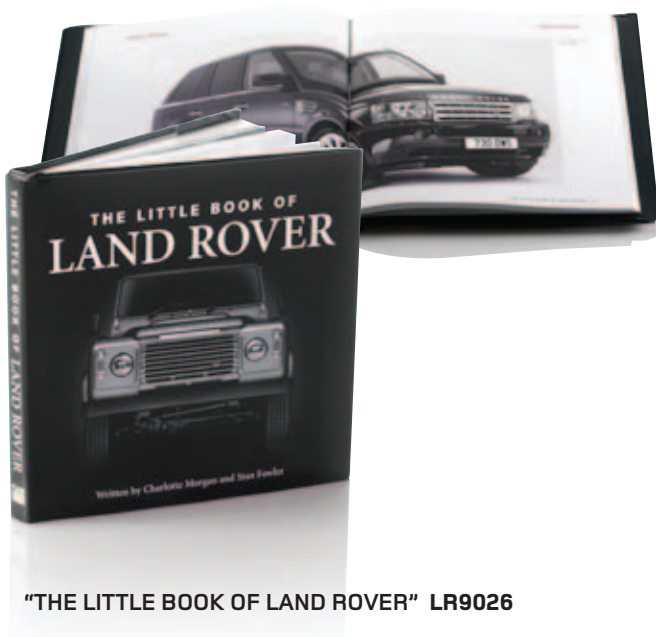

8.5" X 11" writing pad, multi-use organizer.

"THE LITTLE BOOK OF LAND ROVER" LR9026

AUTOGRAPHED "LAND ROVER 60 YEARS OF ADVENTURE" BOOK BY NICK DIMBLEBY LR8213

**LADIES' SWISS ARMY®
GARRISON FIELD WATCH LR8109**