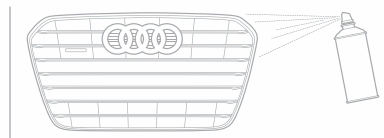

Proven formula.
Every inch represents style, performance and luxury. Keeping it pristine? Second nature.

Audi Guard Car Care Products. Driven by perfection.

Audi vehicles deserve the very best, and this is it: the only car care line specifically designed for Audi. Audi Guard Car Care Products provide gentle cleansing formulas and special tools to help give all interior and exterior surfaces the finest in cleaning and protection. Our shampoos and waxes undergo testing for cleaning performance, change in luster, and material compatibility. For the ultimate in shine and sparkle, trust Audi Guard. Pristine, perfect.