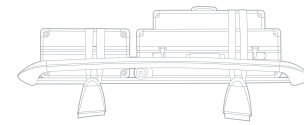

Ski and luggage carrier
Ride in comfort when you stow your luggage and sports equipment in this stylish, aerodynamic carrier. An interior ski rack, sold separately, holds skis up to 6.5 ft. Size: 87" long, 25" wide. 15.8-cu.-ft. capacity.

Compact cargo carrier
A trim, aerodynamic design that offers a generous 16.95-cu.-ft. capacity. Size: 81" long, 30" wide, 15" high.

¹ Recreational equipment, sporting equipment and luggage not included.
Note: All roof-rack system attachments require the base carrier bars. All attachments sold separately.