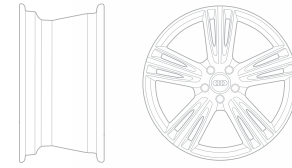

20" Diversas alloy wheel
A sporty yet elegant design with five multi-spoke arms. Every Audi alloy wheel design is engineered, manufactured and tested to meet rigorous factory and regulatory standards – an area where other wheels often fall short.