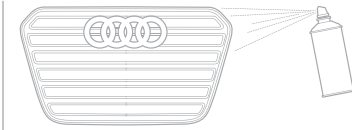

Proven formula.
Every inch represents style, performance and luxury. Keeping it pristine? Second nature.

Audi Guard Car Care Products. Driven by perfection.

Audi vehicles deserve the very best, and this is it: the only car care line specifically designed for Audi. Audi Guard Car Care Products provide gentle cleansing formulas and special tools to help give all interior and exterior surfaces the finest in cleaning and protection. Our shampoos and waxes undergo testing for cleaning performance, change in luster, and material compatibility. For the ultimate in shine and sparkle, trust Audi Guard. Pristine, perfect.