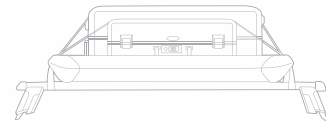

Aluminum luggage basket¹
High-quality anodized-aluminum construction and a generous load area make this an excellent carrier. Side rails help prevent load shifting. Straps sold separately.