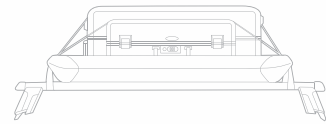

Compact cargo carrier
A trim, aerodynamic design that offers a generous 16.95-cu.-ft. capacity. Size: 81" long, 30" wide, 15" high.

Ski and luggage carrier¹
Ride in comfort when you stow your luggage and sports equipment in this stylish, aerodynamic carrier. An interior ski rack, sold separately, holds skis up to 6.5 ft. Size: 87" long, 25" wide. 15.8-cu.-ft. capacity.

Small cargo carrier
Extra carrying capacity (13 cu. ft.) comes in a smart size: 55" long, 35" wide, 14" high.

¹ Recreational and sporting equipment not included.
Note: All roof-rack system attachments require the base carrier bars. All attachments sold separately.