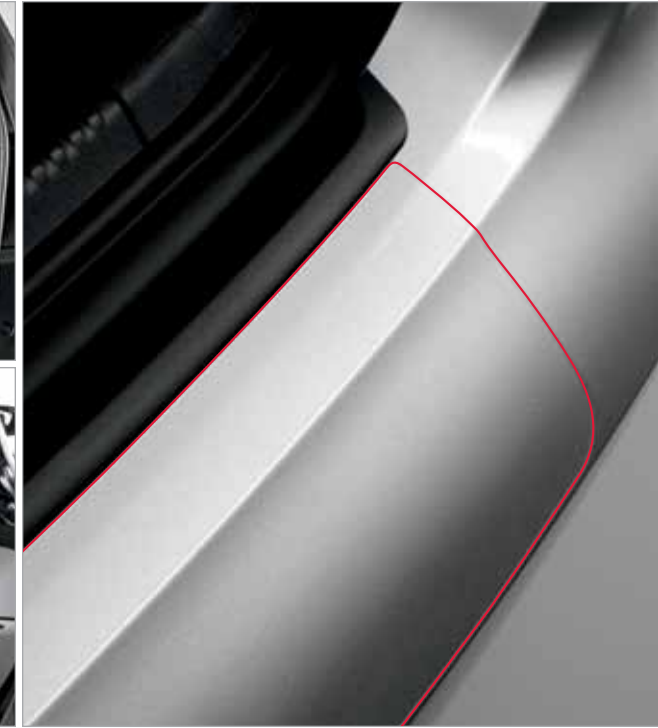

Load-protection film

This custom-fit transparent film helps protect the rear bumper from scratches while loading and unloading. Outline depicts coverage area.

¹ Check local laws and regulations regarding use. ² Luggage not included.