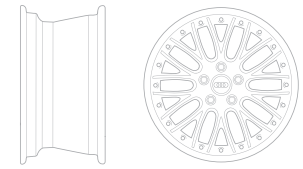

20" Palermo
Strike the right balance between design and performance with this attractive style. Also available in an Audi wheel and tire package.