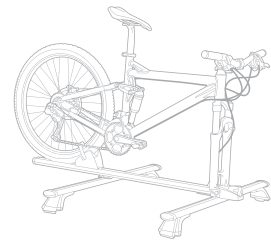

Base carrier bars storage bag

This rugged, ballistic-nylon bag has ample space for the side brackets and base carrier bars of the Audi roof-rack system.

Ski and snowboard racks¹

Push-button, keyed locks open and close easily. Rubber-cushioned aluminum bars hold securely. Standard attachment holds up to four skis or two snowboards. Deluxe attachment holds up to six skis or four snowboards.

Fork-mount bike rack¹
 This secure mount is an excellent bike transfer option. Lock included.

Aluminum bike rack¹
 This locking holder fits 20- to 80-mm bike frames with both wheels on the bike and helps keep the bike upright as you secure it in place.