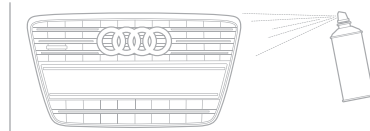

Proven formula.
Every inch represents style, performance and luxury. Keeping it pristine? Second nature.

Audi Guard Car Care Products. Driven by perfection.

Audi vehicles deserve the very best, and this is it: the only car care line specifically designed for Audi. Audi Guard Car Care Products provide gentle cleansing formulas and special tools to help give all interior and exterior surfaces the finest in cleaning and protection. Our shampoos and waxes undergo testing for cleaning performance, change in luster, and material compatibility. For the ultimate in shine and sparkle, trust Audi Guard. Pristine, perfect.