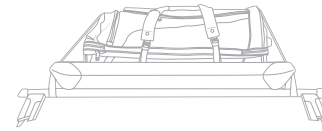

Aluminum luggage basket¹

High-quality anodized-aluminum construction and a generous load area make this an excellent carrier. Side rails help prevent load shifting. Straps sold separately.