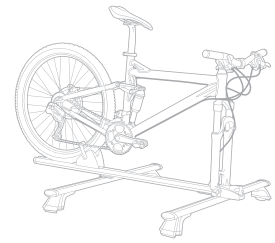

Ski and luggage carrier

Ride in comfort when you stow your luggage and sports equipment in this stylish, aerodynamic carrier. An interior ski rack, sold separately, holds skis up to 6.5 ft. Size: 87" long, 25" wide. 15.8-cu.-ft. capacity.

Note: All roof-rack system attachments require the base carrier bars. All attachments sold separately.

Fork-mount bike rack¹
 This secure mount is an excellent bike transfer option. Lock included.

Aluminum bike rack¹
 This locking holder fits 20- to 80-mm bike frames with both wheels on the bike and helps keep the bike upright as you secure it in place.