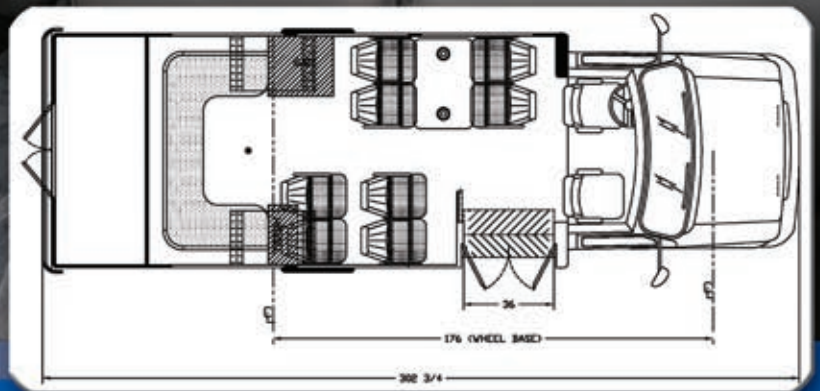

By TMC Group, Inc. • Elkhart, Indiana

Style and Durability at its Finest!

245 EXECUTIVE SHUTTLE

FEATURES:

- E450 Gas 6.8L Ford Chassis
- Mor/Ryde Suspension
- Spare Tire
- Stainless Steel Wheel Inserts
- Heated & Remote Mirrors
- LED Exterior Lights
- Front Illuminated ID Sign
- Roof Hatch
- Large Rear Luggage with Special L Track and Tie Downs
- Big Double Rear Door for easy access
- Interior Overhead Parcel Racks
- 67,000 BTU Air Conditioner with dual compressors
- 200 Amp Alternator
- Automatic Fast Idle
- 65000 BTU Rear Heater
- Limo Package Includes:
 - Rope Lighting, Infinity Lighting
 - TV with DVD
 - Public Address System
 - Refreshment Center with Cooler and Trash Receptacle
 - Removable Table
 - Corporate Seat Collection Two Tone Recline with Arm Rest
 - Extra Double Seat for installation when Refreshment Center and Table are Removed
 - Back Up Camera in Rear View Mirror
 - Custom Graphics