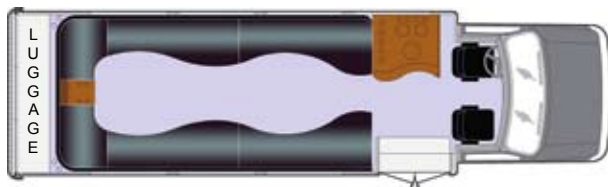

Ford 285 E450