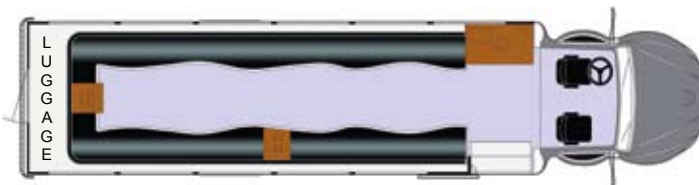

EXTERIOR

- Frameless Dark Tint Windows (Freightliner Only)
- Opera Lights
- Rear Luggage (24")
- Full Body Paint (Base Coat/Clear coat)
- Aluminum Wheels
- Remote and Heated Mirrors

The above items are standard Limo Package items for the M2

The Limo Package is also available in the 285 E450 Ford

Ford 285 E450

Freightliner M2

OPTIONS

- Rest Room w/Stainless Toilet
- DVR Camera System
- In Motion Satellite TV Systems
- Choice of Colors on Lighting and Seating
- Black Out Windows
- Custom Exterior Color and Graphics