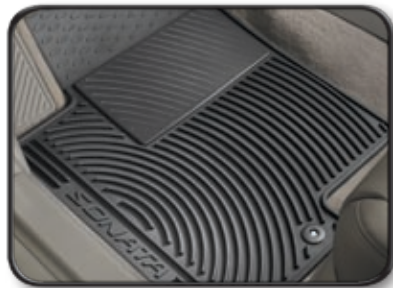

ALL-WEATHER FLOOR MATS

Get the ultimate protection for your carpeting from spills, water, mud and dirt. Our mats are made of heavy-duty rubber. Easy to clean with soap and water.