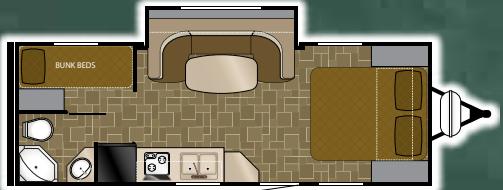

WILDERNESS

WD 2250 BH

Model	Length	Dry	Hitch	Height	Awning	Tanks
1950 RB	22' 4"	4,185	386	11' 2"	12'	36^F 37^G 37^B
2150 RB	25' 9"	4,370	470	11' 2"	15'	36^F 37^G 37^B
2250 BH	TBD	TBD	TBD	11' 2"	TBD	36^F 37^G 37^B
2350 BH	TBD	TBD	TBD	11' 2"	TBD	36^F 37^G 37^B
2550 RK	27' 4"	5,085	420	11' 2"	16'	36^F 37^G 37^B
2650 BH	29' 9"	5,438	505	11' 2"	18'	36^F 37^G 37^B
2750 RL	30' 4"	5,350	475	11' 2"	16'	36^F 37^G 37^B
2950 OK	TBD	TBD	TBD	11' 2"	TBD	36^F 37^G 37^B
3050 BH	TBD	TBD	TBD	11' 2"	TBD	36^F 37^G 37^B
3150 DS	34' 9"	6,550	560	11' 4"	18'	36^F 35^G 35^B
3175 RE	TBD	TBD	TBD	11' 2"	TBD	36^F 37^G 37^B