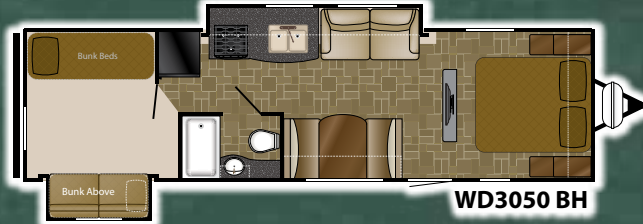

Standard Features

- Ducted A/C w/ curvilinear roof
- Block foam brick insulation
- Laminated floor and sidewalls
- 82" interior ceiling height
- Deep bowl Kitchen Sink
- 6 cu ft. double door refer
- Skylight in shower
- Tinted safety windows
- Stabilizer jacks
- Leaf spring suspension
- 74" Queen bed
- Dual 20# LP tanks w/auto change over
- Awning
- Medicine Cabinet
- Fire Extinguisher
- Power vent in bathroom
- Foot flush toilet
- 6 gallon DSI gas/electric heater
- Underbed storage
- 12 volt FM/AM/CD with indoor and outdoor speakers
- Cable hookup
- Shower / Tub surround
- 55 amp 12 volt power converter
- steel ball bearing drawer guides
- wide trax axle system
- E-Z lube hubs
- Large entry assist handle
- Bumper w/hose storage
- enclosed and heated under-belly
- Black tank flush

WILDERNESS

WD 1950RB

WD 2650BH

WD 2150RB

WD 2750 RL

WD 2250 BH

WD 2950 OK

WD 2350 BH