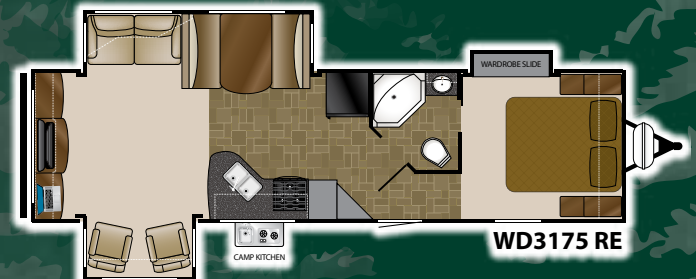

WD3175 RE

Model	Length	Dry	Hitch	Height	Awning	Tanks
1950 RB	22' 4"	4,185	386	11' 2"	12'	36^F 37^G 37^B
2150 RB	25' 9"	4,370	470	11' 2"	15'	36^F 37^G 37^B
2250 BH	TBD	TBD	TBD	11' 2"	TBD	36^F 37^G 37^B
2350 BH	TBD	TBD	TBD	11' 2"	TBD	36^F 37^G 37^B
2550 RK	27' 4"	5,085	420	11' 2"	16'	36^F 37^G 37^B
2650 BH	29' 9"	5,438	505	11' 2"	18'	36^F 37^G 37^B
2750 RL	30' 4"	5,350	475	11' 2"	16'	36^F 37^G 37^B
2950 OK	TBD	TBD	TBD	11' 2"	TBD	36^F 37^G 37^B
3050 BH	TBD	TBD	TBD	11' 2"	TBD	36^F 37^G 37^B
3150 DS	34' 9"	6,550	560	11' 4"	18'	36^F 35^G 35^B
3175 RE	TBD	TBD	TBD	11' 2"	TBD	36^F 37^G 37^B