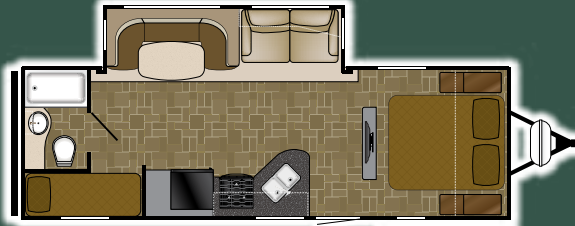

WILDERNESS

WD 2650BH

Model	Length	Dry	Hitch	Height	Awning	Tanks
1950 RB	22' 4"	4,185	386	11' 2"	12'	36^F 37^G 37^B
2150 RB	25' 9"	4,370	470	11' 2"	15'	36^F 37^G 37^B
2250 BH	TBD	TBD	TBD	11' 2"	TBD	36^F 37^G 37^B
2350 BH	TBD	TBD	TBD	11' 2"	TBD	36^F 37^G 37^B
2550 RK	27' 4"	5,085	420	11' 2"	16'	36^F 37^G 37^B
2650 BH	29' 9"	5,438	505	11' 2"	18'	36^F 37^G 37^B
2750 RL	30' 4"	5,350	475	11' 2"	16'	36^F 37^G 37^B
2950 OK	TBD	TBD	TBD	11' 2"	TBD	36^F 37^G 37^B
3050 BH	TBD	TBD	TBD	11' 2"	TBD	36^F 37^G 37^B
3150 DS	34' 9"	6,550	560	11' 4"	18'	36^F 35^G 35^B
3175 RE	TBD	TBD	TBD	11' 2"	TBD	36^F 37^G 37^B