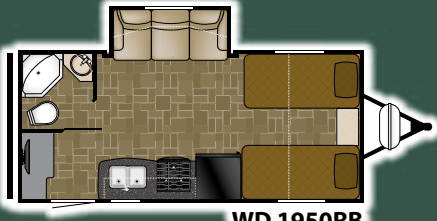

WILDERNESS

WD 1950RB