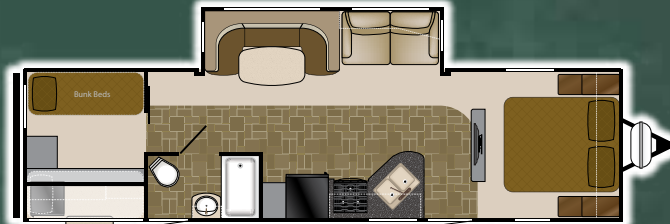

WILDERNESS

WD 2950 OK

Model	Length	Dry	Hitch	Height	Awning	Tanks
1950 RB	22' 4"	4,185	386	11' 2"	12'	36^F 37^G 37^B
2150 RB	25' 9"	4,370	470	11' 2"	15'	36^F 37^G 37^B
2250 BH	TBD	TBD	TBD	11' 2"	TBD	36^F 37^G 37^B
2350 BH	TBD	TBD	TBD	11' 2"	TBD	36^F 37^G 37^B
2550 RK	27' 4"	5,085	420	11' 2"	16'	36^F 37^G 37^B
2650 BH	29' 9"	5,438	505	11' 2"	18'	36^F 37^G 37^B
2750 RL	30' 4"	5,350	475	11' 2"	16'	36^F 37^G 37^B
2950 OK	TBD	TBD	TBD	11' 2"	TBD	36^F 37^G 37^B
3050 BH	TBD	TBD	TBD	11' 2"	TBD	36^F 37^G 37^B
3150 DS	34' 9"	6,550	560	11' 4"	18'	36^F 35^G 35^B
3175 RE	TBD	TBD	TBD	11' 2"	TBD	36^F 37^G 37^B