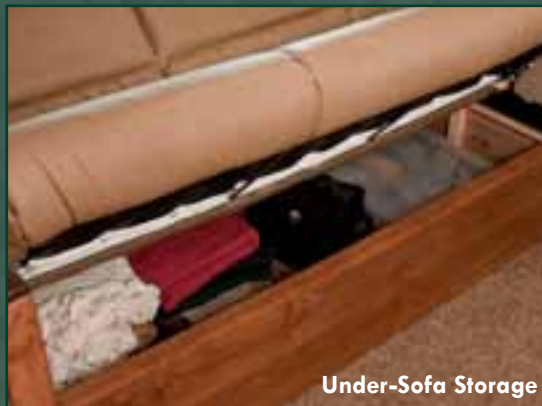

WILDERNESS

WILDERNESS

CURVILINEAR ROOF

3150 DS

2750 RL

Under-Sofa Storage

Spacious Living

Wilderness is a full featured travel trailer in a smaller, lighter package. You will appreciate the openness of the Wilderness layouts featuring a curvilinear ceiling measuring in at seven feet. Wilderness gives you room for the whole family to relax, dine or entertain. Oversized windows let in natural light and spectacular views of the great outdoors.

2750 RL

Booth Dinette

U-Shape Mega-dinette

Wilderness bedrooms feature queen size beds with room to walk around, nightstands and reading lights. Look at all the storage possibilities. His and hers wardrobe along with overheads above the bed. In addition, there is Under-bed Storage and dresser drawers in select models.