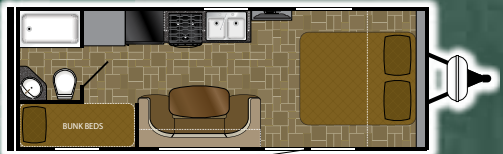

WILDERNESS

WD 2350 BH

Model	Length	Dry	Hitch	Height	Awning	Tanks
1950 RB	22' 4"	4,185	386	11' 2"	12'	36^F 37^G 37^B
2150 RB	25' 9"	4,370	470	11' 2"	15'	36^F 37^G 37^B
2250 BH	TBD	TBD	TBD	11' 2"	TBD	36^F 37^G 37^B
2350 BH	TBD	TBD	TBD	11' 2"	TBD	36^F 37^G 37^B
2550 RK	27' 4"	5,085	420	11' 2"	16'	36^F 37^G 37^B
2650 BH	29' 9"	5,438	505	11' 2"	18'	36^F 37^G 37^B
2750 RL	30' 4"	5,350	475	11' 2"	16'	36^F 37^G 37^B
2950 OK	TBD	TBD	TBD	11' 2"	TBD	36^F 37^G 37^B
3050 BH	TBD	TBD	TBD	11' 2"	TBD	36^F 37^G 37^B
3150 DS	34' 9"	6,550	560	11' 4"	18'	36^F 35^G 35^B
3175 RE	TBD	TBD	TBD	11' 2"	TBD	36^F 37^G 37^B