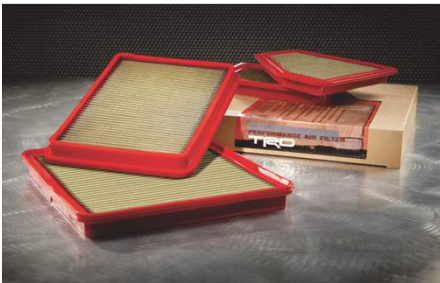

April 26, 2018

 British Columbia

Body Side Mouldings

\$277.50

Colour-matched body side mouldings help protect door panels from scratches, dents and chipping. Designed specifically to help preserve and enhance the vehicle's appearance. Unlike many aftermarket mouldings, genuine Toyota body side mouldings have undergone rigorous testing to ensure their resistance to temperature, weather, impact, stone chips, high pressure washing, wind noise and peeling. Body side mouldings also help maintain your vehicle's resale value.

Cargo Net

\$101.50

Handy way to keep things from sliding around. The Toyota Cargo Net has a rugged envelope-style netting with elastic closure. The flexible, nylon braided net secured by tie-down rings in the cargo area prevents items from flying around while on the road. The stretchable net secures and protects all of your cargo. Easy to install, it can easily be removed and stored in a compact way when not in use.

TRD Exhaust System

\$777.50

Upgrade your Corolla's performance as well as its appearance. The TRD performance exhaust system delivers increased horsepower, and produces a deeper, more resonant and throaty engine sound. TRD Exhaust System, constructed of high quality stainless steel, not only helps to reduce back pressure for improved horsepower and delivers measurable boost in performance, but also is emissions compliant and meets all noise limit standards.

TRD Rear Sway Bar

\$446.50

Engineered by TRD to enhance the vehicle's handling characteristics, the rear sway bar provides a flatter, more stable cornering stance. Constructed of high-quality spring steel, the sway bar features a gloss red powder coat finish that resists corrosion and protects against road damage, while providing a striking visual enhancement to the vehicle.