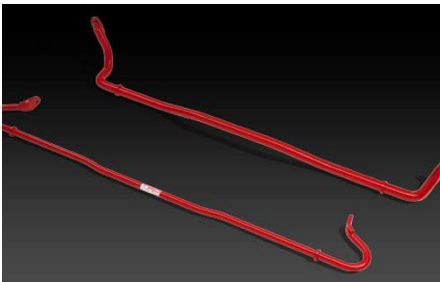

May 2, 2019

 British Columbia

Side Window Deflectors
\$196.77

The Toyota Genuine Side Window Deflectors are aerodynamically shaped to minimize wind noise and buffering when driving with open windows. The deflectors are designed to integrate flawlessly with your vehicle, while maintaining its sleek look. Breathe in the fresh air without having to worry about wind, rain or snow.

Hood Deflector
\$197.12

Made from thick tinted acrylic, the Hood Deflector is designed for a quality fit to match the contour of your hood. It helps reduce hood paint chipping from road debris and keeps your hood free from insects.

Toyota Genuine Dash Camera
\$710.31

The Toyota Genuine Dash Camera is designed to provide a safe and memorable driving experience in your Toyota vehicle. Safely record the on-goings of the open road while keeping your eyes on the road. Never miss a moment in motion; capture it! The Toyota Genuine Dash Camera will also allow you to record the surroundings of your vehicle while it is parked.

TRD Sway Bars
\$977.14

Engineered by TRD to enhance the vehicle's handling characteristics, the sway bars provide a flatter, more stable cornering stance, reducing front wheel slip and limiting body roll without adding harshness to the ride. Constructed of high-quality alloy steel, the sway bars feature a gloss red powder coat finish that resists corrosion and protects against road damage, while providing a striking visual enhancement to the underbody of the vehicle.