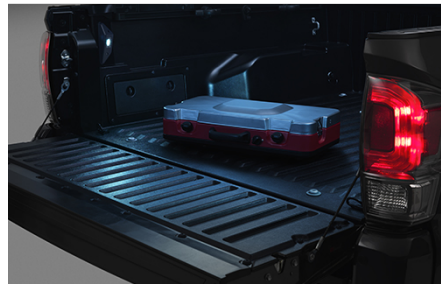

Bed Lighting Kit
$391.35

High-performance LED truck bed lighting helps improve cargo management at night or in dark locations •Two separate light assemblies—on the inside bed walls and near the rear of the cargo area— provide excellent light distribution while loading and unloading •Precise placement angles lights toward important cargo locations •Constructed of high-quality, durable materials