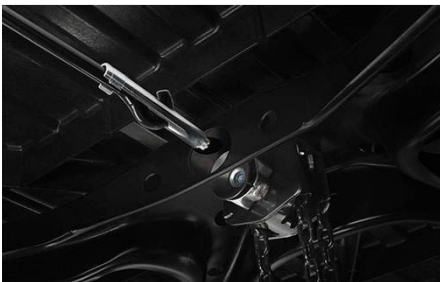

TRD 16" Off-Road Beadlock-Style Alloy Wheels - Bronze

\$1,772.00

These durable TRD 16-inch off-road beadlock wheels offer owners a distinctive and rugged upgrade to their stock wheels. Constructed of low-pressure alloy, the wheels provide a higher strength-to-weight ratio for optimal performance. They feature a bronze painted finish and machined outer lip with beadlock styling. TRD embossed snap-in center cap included.

Spare Tire Lock
\$96.50

Secure your spare tire with a precision machined lock constructed of hardened steel with zinc-nickel plating. It quickly attaches to the spare's crank-down tool receiver mechanism, and the key attaches to the crank-down tool in the vehicle's tool kit.

Bed Divider
\$446.00

The extra large truck bed can be too big sometimes. The cargo divider will allow you to create a smaller partition of your bed space to keep your cargo or boxes from flying around inside your truck bed.