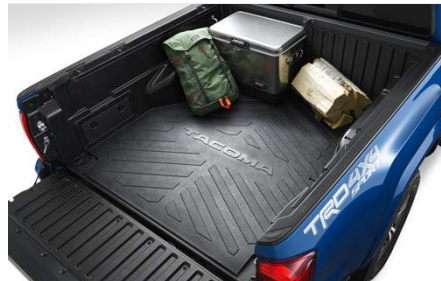

Bed Mat
$130.50

Protect your truck bed when you need it. Custom designed for an exact fit, the mat protects against scratches, spills and damage. Made from thick cord-reinforced, synthetic rubber for durability, the mat is resistant to cracking and breaking while also providing airflow and drainage to keep the truck bed dry. The anti-slip design also prevents items from sliding in the cargo area. Mat can also be trimmed to fit into a truck with a bedliner.