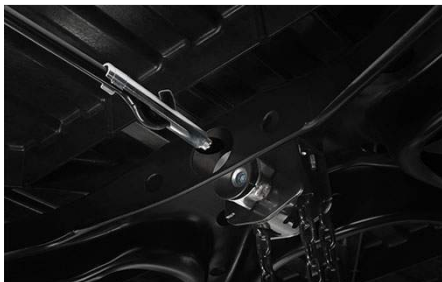

 **British Columbia**

TRD 16" Off-Road Beadlock-Style Alloy Wheels - Bronze
\$1,772.00

These durable TRD 16-inch off-road beadlock wheels offer owners a distinctive and rugged upgrade to their stock wheels. Constructed of low-pressure alloy, the wheels provide a higher strength-to-weight ratio for optimal performance. They feature a bronze painted finish and machined outer lip with beadlock styling. TRD embossed snap-in center cap included.

Spare Tire Lock
\$96.50

Secure your spare tire with a precision machined lock constructed of hardened steel with zinc-nickel plating. It quickly attaches to the spare's crank-down tool receiver mechanism, and the key attaches to the crank-down tool in the vehicle's tool kit.

Bed Divider
\$446.00

The extra large truck bed can be too big sometimes. The cargo divider will allow you to create a smaller partition of your bed space to keep your cargo or boxes from flying around inside your truck bed.