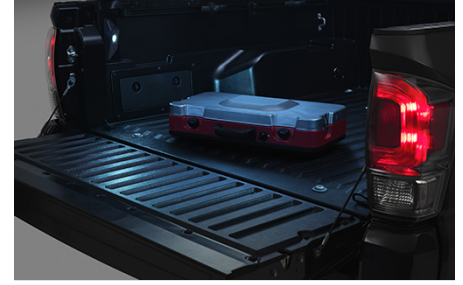

Bed Lighting Kit
$391.35

High-performance LED truck bed lighting helps improve cargo management at night or in dark locations •Two separate light assemblies—on the inside bed walls and near the rear of the cargo area—provide excellent light distribution while loading and unloading •Precise placement angles lights toward important cargo locations •Constructed of high-quality, durable materials