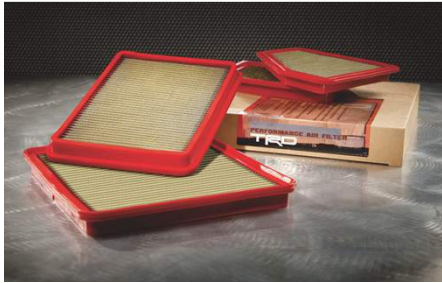

April 26, 2018

British Columbia

TRD Performance Air Filter
$135.50

Pre-oiled and ready to install. Washable and reusable. This exact drop-in replacement filter will last the life of the vehicle, provide unrivalled engine protection and increase air flow.