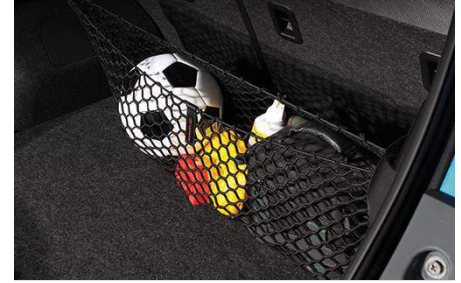

**Side Window Deflectors**  
\$217.50

The Toyota Genuine Side Window Deflectors are aerodynamically shaped to minimize wind noise and buffering when driving with open windows. The deflectors are designed to integrate flawlessly with your Prius, while maintaining its sleek look. Breathe in the fresh air without having to worry about wind, rain or the cold Canadian snow.

**Cargo Net**  
\$80.50

Handy way to keep things from sliding around. The Toyota Cargo Net has a rugged envelope-style netting with elastic closure. The flexible, nylon braided net secured by tie-down rings in the cargo area prevents items from flying around while on the road. The stretchable net secures and protects all of your cargo. Easy to install, it can easily be removed and stored in a compact way when not in use.