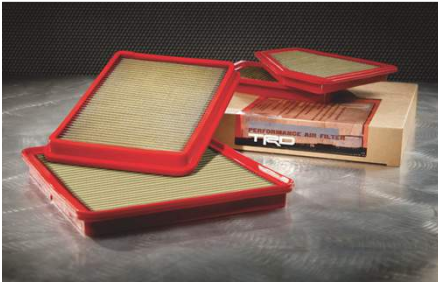

April 26, 2018

 British Columbia

TRD Performance Air Filter
\$135.50

Pre-oiled and ready to install. Washable and reusable. This exact drop-in replacement filter will last the life of the vehicle, provide unrivalled engine protection and increase air flow.

Body Side Mouldings
\$272.50

Colour-matched body side mouldings help protect door panels from scratches, dents and chipping. Designed specifically to help preserve and enhance the vehicle's appearance. Unlike many aftermarket mouldings, genuine Toyota body side mouldings have undergone rigorous testing to ensure their resistance to temperature, weather, impact, stone chips, high pressure washing, wind noise and peeling. Body side mouldings also help maintain your vehicle's resale value.

Cargo Liner

\$150.50

Protection for a long-lasting cargo area. This durable, long-lasting custom designed vinyl liner features a raised lip to contain spills for simple cleanup. Textured finish minimizes load shifting and the cargo area carpeting gets extra protection for wear and tear. The easy-to-install liner is equally simple to remove for cleaning. It's the ideal place for storing wet and dirty cargo. Consider it the ultimate way to protect the vehicle interior from scratches and spills.