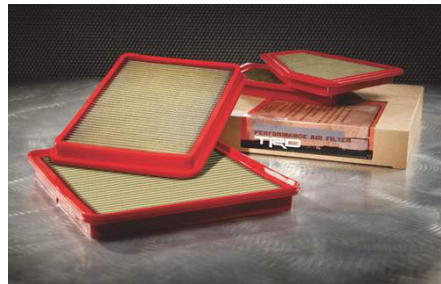

TRD Performance Air Filter
$137.35

Pre-oiled and ready to install. Washable and reusable. This exact drop-in replacement filter will last the life of the vehicle, provide unrivalled engine protection and increase air flow.