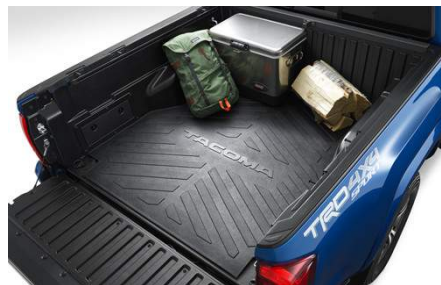

Bed Mat
$156.35

Protect your truck bed when you need it. Custom designed for an exact fit, the mat protects against scratches, spills and damage. Made from thick cord-reinforced, synthetic rubber for durability, the mat is resistant to cracking and breaking while also providing airflow and drainage to keep the truck bed dry. The anti-slip design also prevents items from sliding in the cargo area. Mat can also be trimmed to fit into a truck with a bedliner.