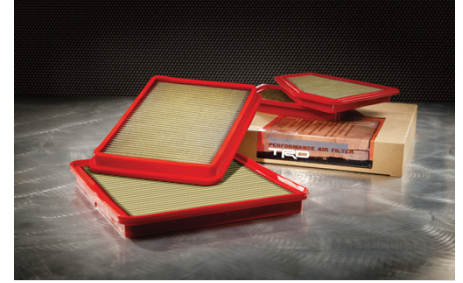

Running Boards
\$538.52

Not only do running boards assist in entering a vehicle, they also help protect the lower body from road debris. Constructed with high quality material, they feature a wide-step surface with plastic step pad. The custom engineering ensures a perfect fit and easy installation.

Cargo Net
\$57.35

Handy way to keep things from sliding around. The Toyota Cargo Net has a rugged hammock-style netting with elastic closure. The flexible, nylon braided net secured by tie-down rings in the cargo area prevents items from flying around while on the road. The stretchable net secures and protects all of your cargo. Easy to install, it can easily be removed and stored in a compact way when not in use.

Bed Cleat
\$57.35

Further enhance your Tacoma's utility and versatility by adding some additional tie-down bed cleats. The tie-down bed cleats are fully adjustable and slide along your Tacoma's bed rail system. They are held in place by a spring-loaded, twist /locking clamp, giving you the ultimate flexibility to place them anywhere along your bed rails.