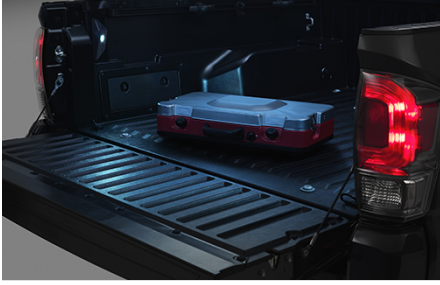

Bed Lighting Kit
$413.04

High-performance LED truck bed lighting helps improve cargo management at night or in dark locations •Two separate light assemblies—on the inside bed walls and near the rear of the cargo area—provide excellent light distribution while loading and unloading •Precise placement angles lights toward important cargo locations •Constructed of high-quality, durable materials