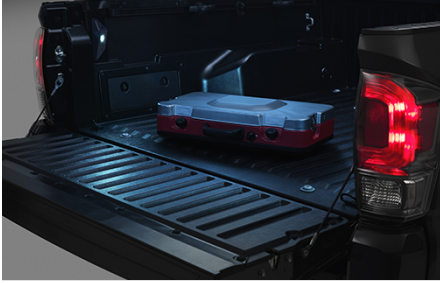

Bed Lighting Kit
$413.04

High-performance LED truck bed lighting helps improve cargo management at night or in dark locations •Two separate light assemblies—on the inside bed walls and near the rear of the cargo area—provide excellent light distribution while loading and unloading •Precise placement angles lights toward important cargo locations •Constructed of high-quality, durable materials