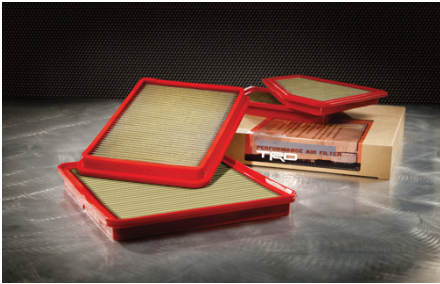

TRD Performance Air Filter
$102.35

Pre-oiled and ready to install. Washable and reusable. This exact drop-in replacement filter will last the life of the vehicle, provide unrivalled engine protection and increase air flow.