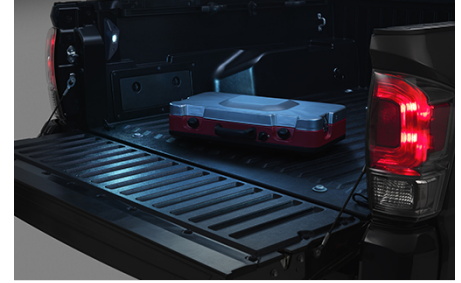

Bed Lighting Kit
$413.04

High-performance LED truck bed lighting helps improve cargo management at night or in dark locations • Two separate light assemblies—on the inside bed walls and near the rear of the cargo area—provide excellent light distribution while loading and unloading • Precise placement angles lights toward important cargo locations • Constructed of high-quality, durable materials