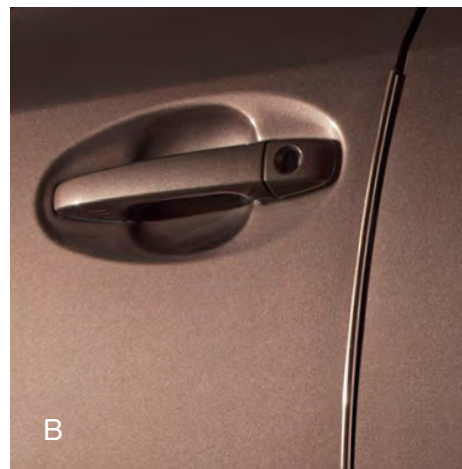

- Weight-matched to the stock lug nut—no rebalancing needed
- Triple nickel chrome plating helps ensure superior corrosion protection and a lasting shine

[toyota.com/accessories](https://toyota.com/accessories)