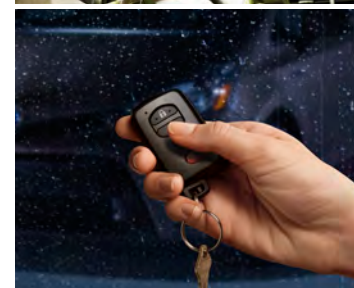

ACCESSORIES

2016 **Prius v**

*Let's
Go
Places*