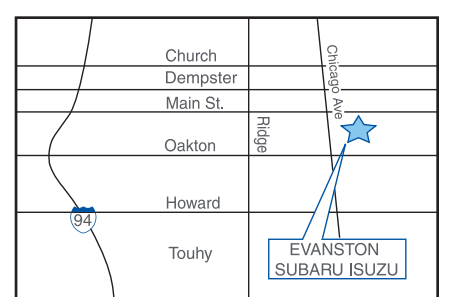

SALES HOURS

MONDAY - THURSDAY:
9:00 AM - 9:00 PM
FRIDAY - SAT:
9:00 AM - 6:00 PM