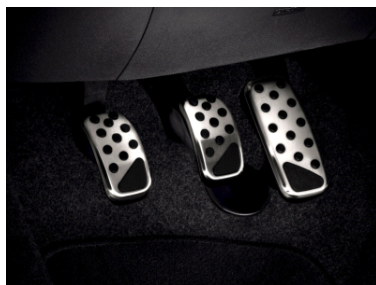

B

Vehicle Application	MYO	MYI	Image	Part Description	Part Number	Instl Time	MSRP
500	2013	2012	A	6200 Gas and Brake, Automatic Transmission, Bright Stainless Steel with Black Rubber Pads	82212645	0.1	$89.00
500	2013	2012	B	7040 Gas, Brake and Clutch, Manual Transmission, Bright Stainless Steel with Black Rubber Pads, for Pop and Sport models only	82212935	0.1	$102.00

Interior Accessories

Interior Appearance - Shift Knob

Mopar Shift Knobs enhance your interior's appearance. Shift Knob is a direct swap, installing easily. All hardware is included.