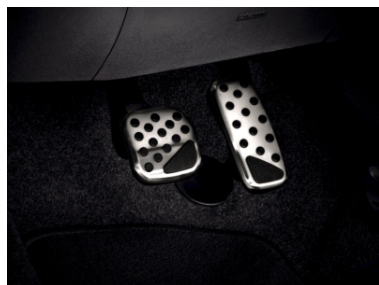

Interior Accessories

Interior Appearance - Key Covers

500	2013	2012	A	6900	Key Cover, set of two, Carbon Fiber design	82213060	0.0	$99.00
500	2013	2012	A	6900	Key Cover, set of two, Granite design	82213062	0.0	$99.00
500	2013	2012	A	4120	Key Cover, set of two, one 500 logo and the other Checker design	82212675	0.1	$49.45
500	2013	2012	A	4120	Key Cover, set of two, one Black and the other Blue Graphic design	82212676	0.1	$49.45
500	2013	2012	A	4120	Key Cover, set of two, one Red and the other Red Graphic design	82212677	0.1	$49.45
500	2013	2012	A	6900	Key Cover, set of two, Pink Camo design	82213063	0.0	$99.00
500	2013	2012	A	6900	Key Cover, set of two, Red Lightning design	82213057	0.0	$99.00
500	2013	2012	A	6900	Key Cover, set of two, Red/Black Plaid design	82213061	0.0	$99.00
500	2013	2012	A	6900	Key Covers, set of two same covers, Leopard design	82213059	0.0	$99.00

Interior Accessories

Interior Appearance - Pedal Kit

Bright Pedal Covers are designed specifically to fit your production pedals. Made from 304 polished stainless steel with Santoprene rubber substrate. Easy to install.

A