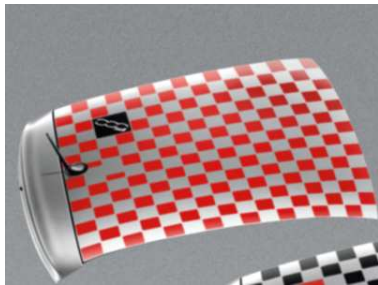

Exterior Accessories

Exterior Appearance - Applique/Decal Kits

A

B

C

D

E

F

G

H Shown in Black

I

J

K

L Shown in Black

M

N

O