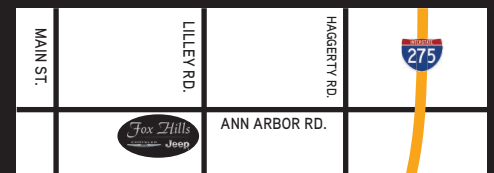

Mon & Thurs 9am-9pm • Tues, Wed & Fri 9am-6pm
Saturday 10am-3pm • Sunday Closed

545-0018-0117DT