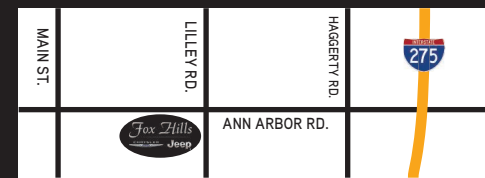

OPEN SATURDAY 10AM-3PM SALES AND SERVICE

Fox Hills
CHRYSLER Jeep

111 W. ANN ARBOR RD. • PLYMOUTH

866-984-3917

www.FoxHillsChryslerJeepPlymouth.com

Mon & Thurs 9am-9pm • Tues, Wed & Fri 9am-6pm
Saturday 10am-3pm • Sunday Closed