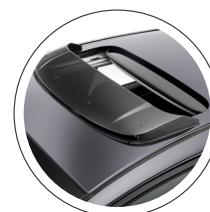

**MOONROOF
VISOR**