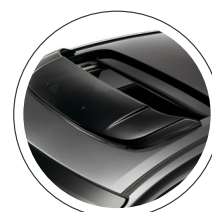

**CAR COVER**

**REAR BUMPER APPLIQUE**

**ALL-SEASON FLOOR MATS**

**AUTOMATIC DIMMING MIRROR**

**DOOR VISORS**

**MOONROOF VISOR**

GENUINE HONDA ACCESSORIES	PRICE
TRUNK EDGE & BUMPER PROTECTOR	\$79.16
TRUNK TRAY	\$147.62
WIRELESS CHARGER SYSTEM & ATTACHMENT	\$633.85
BODY SIDE MOULDING	\$281.30
DOOR EDGE GUARDS	\$168.90
REAR BACK UP SENSORS	\$1,028.33
DECK LID SPOILER	\$485.73
REAR WING SPOILER	\$695.51
FRONT UNDERBODY SPOILER	\$516.00
REAR UNDERBODY SPOILER	\$566.00
SIDE UNDERBODY SPOILER	\$1,090.36
PAINT PENS	\$12.90