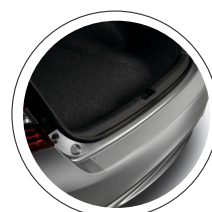

REAR BUMPER APPLIQUE