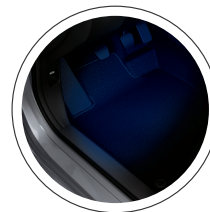

## CIVIC 5 DOOR

GENUINE HONDA ACCESSORIES	PRICE
PROTECTION PACKAGE (LX)	\$303.80
PROTECTION PACKAGE (SPORT)	\$303.80
AERO KIT	\$1,280.18
17" ALLOY WHEEL	\$2,229.86
17" ALLOY WHEEL (BLACK)	\$2,084.08
18" ALLOY WHEEL	\$2,932.40
ALL SEASON FLOOR MATS (HIGH WALL)	\$174.60
AMBIENT LIGHTING (BLUE)	\$213.64
AMBIENT LIGHTING (RED)	\$205.10
AUTO DAY/NIGHT MIRROR & ATTACHMENT	\$305.82
CAR COVER	\$285.49
CARGO NET	\$124.41
DOOR EDGE FILM	\$117.70
DOOR SILL TRIM (ILLUMINATED)	\$280.00
DOOR SILL TRIM (ILLUMINATED)	\$268.38
DOOR VISOR	\$239.12
DOOR VISOR WITH MOLDING	\$203.27
ENGINE BLOCK HEATER	\$193.90
FOG LIGHT	\$827.82
FRONT UNDERBODY SPOILER	\$409.23
SIDE UNDERBODY SPOILER	\$521.87
REAR UNDERBODY SPOILER	\$349.08
FULL NOSEMASK	\$237.83
HOOD EDGE DEFLECTOR	\$275.30
ILLUMINATED CONSOLE	\$371.19
ILLUMINATED CONSOLE	\$299.00
LOWER DOOR GARNISH	\$258.04
MOONROOF VISOR	\$237.04
REAR BUMPER APPLIQUE	\$107.74
REAR SEAT COVER	\$446.14
REAR SPLASH GUARD	\$113.31
REMOTE ENGINE STARTER BASE & ATTACHMENT	\$884.45
REMOTE ENGINE FOB	\$114.86
TRUNK TRAY	\$160.18
TRUNK TRAY	\$160.18
WHEEL LOCKS (EXPOSED)	\$75.16
WHEEL LOCKS (UNEXPOSED)	\$90.80
WHEEL LUG NUTS (CHROME)	\$96.26
WHEEL LUG NUTS (BLACK)	\$128.35
WIRELESS CHARGER SYSTEM & ATTACHMENT	\$694.37
BODY SIDE MOULDING	\$273.51
DOOR EDGE GUARDS	\$212.03
TAILGATE SPOILER	\$512.13
PAINT PENS	\$12.90

**CARGO NET**

**FOG LIGHTS**

**ALL-SEASON FLOOR MATS**

**BLUE INTERIOR ILLUMINATION**

**DOOR VISORS**

**MOONROOF VISOR**

**TAILGATE SPOILER**

**WIRELESS PHONE CHARGER**