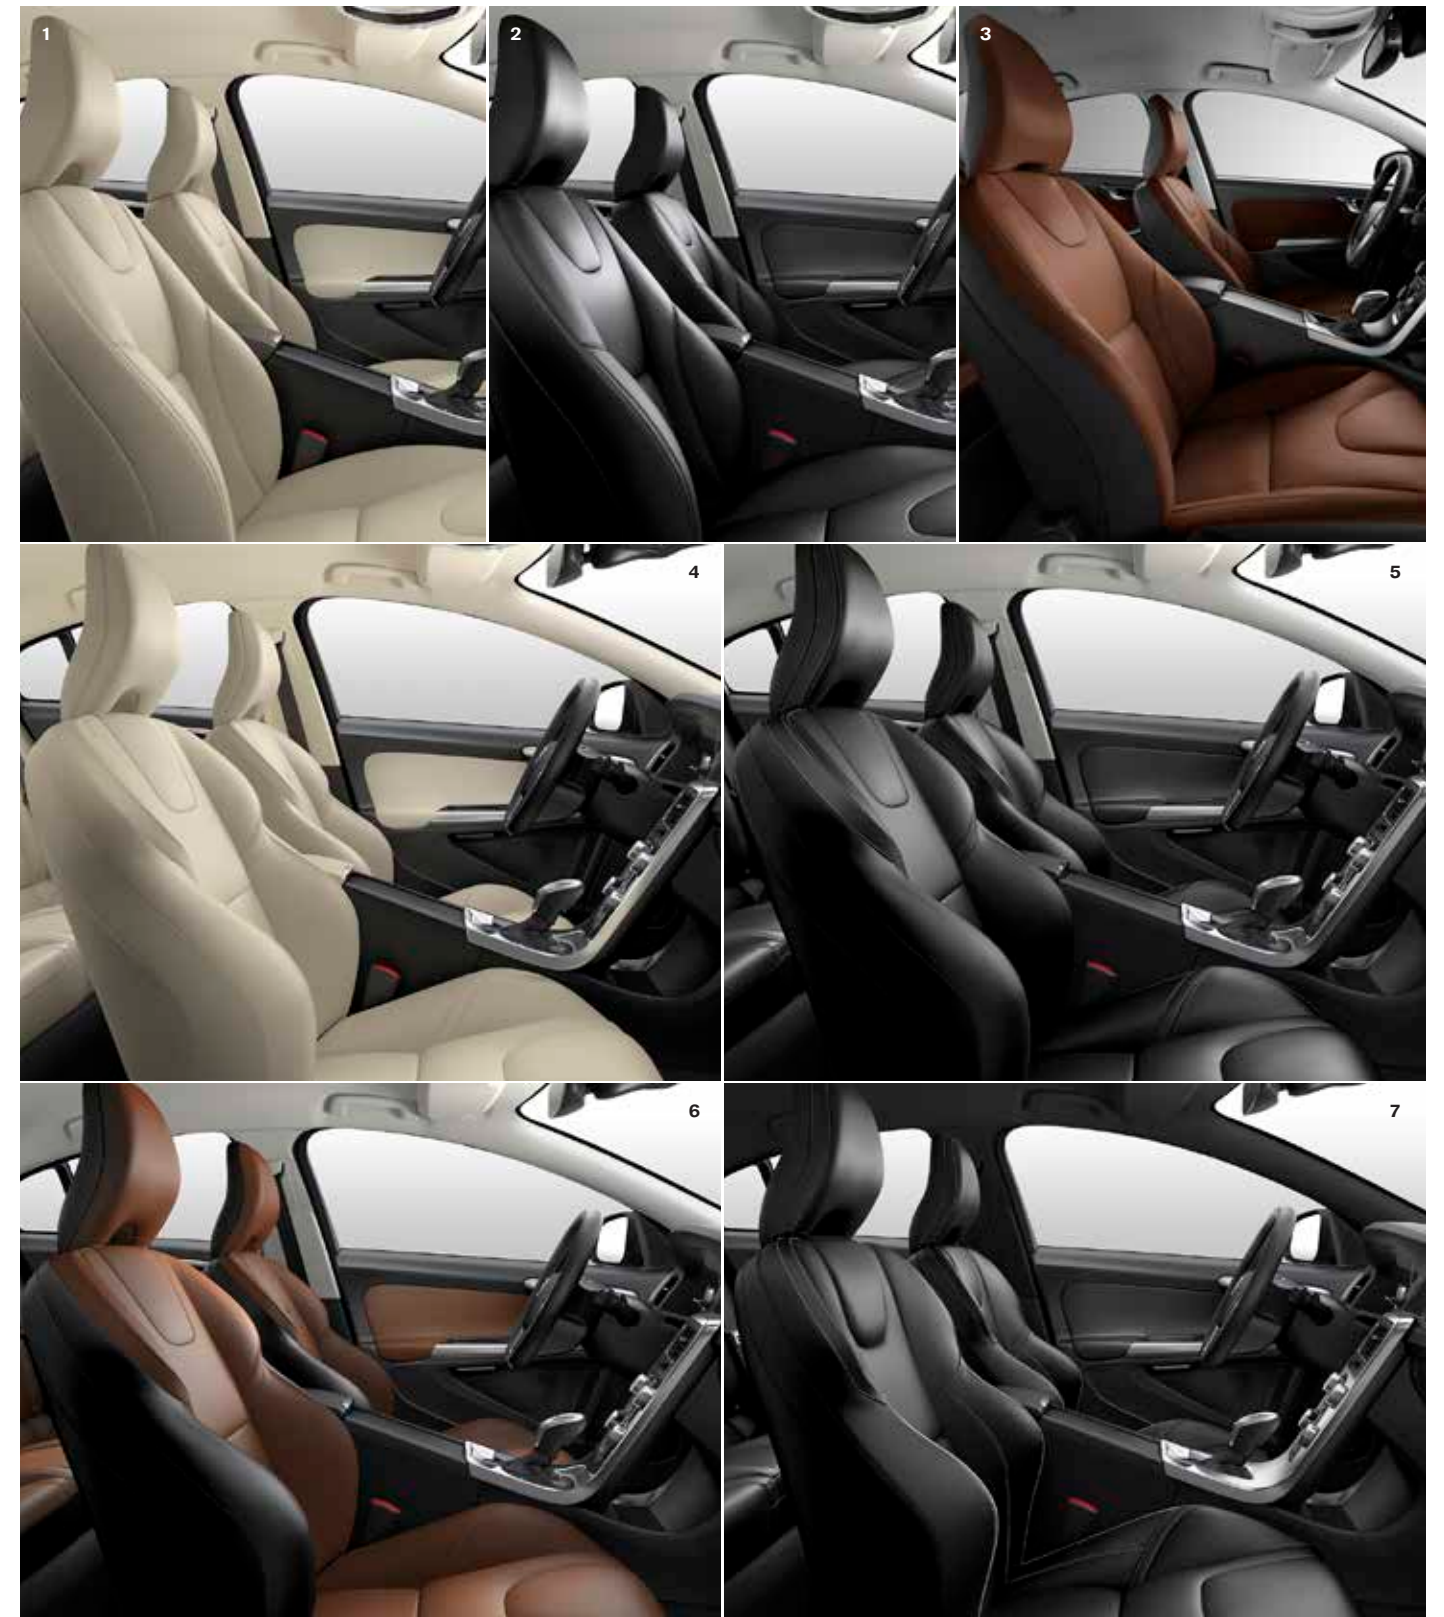

Ixion, 19x8", Diamond Cut/Matte Black
(Standard R-Design)

UPHOLSTERIES Comfort Seat Leather (Standard Inscription): **1.** Soft Beige in Anthracite Black Interior with Soft Beige Headliner, 370P **2.** Offblack in Anthracite Black Interior with Quartz Headliner, 3701 **Sport/Contour Leather (Standard Dynamic and Inscription Platinum):** **3.** Beechwood in Anthracite Black Interior with Soft Beige Headliner, 3703 **4.** Soft Beige in Anthracite Interior with Soft Beige Headliner, 330P **5.** Offblack in Anthracite Black Interior with Quartz Headliner, 3301 **6.** Beechwood Brown/Offblack in Anthracite Black Interior with Quartz Headliner, 3303 (Not available on Dynamic) **Standard R-Design:** **7.** Offblack Sport and Perforated leather with Charcoal Headliner, 3T60