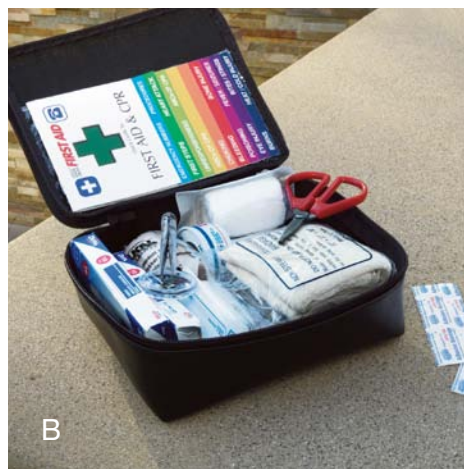

Interior Accessories

Emergency Assistance Kit (A) Don't let small issues stop you in your tracks.

- Kit includes booster cables, stainless steel multi-purpose tool, survival blanket, gloves, flashlight, tire pressure gauge and bungee cord
- Reflective warning triangle and trim on kit exterior helps alert other drivers to your vehicle

First Aid Kit (B) Be prepared for life's little emergencies.

- Soft-sided kit includes insect sting pads, bandages, scissors, two emergency blankets and more
- VELCRO® brand mounting strips help the kit remain firmly in place

Ashtray Cup (C) This convenient, self-contained ashtray cup fits snugly inside the cupholder.

- Hinged lid helps minimize odors and flyaway ashes
- Easy to empty and clean

toyota.com/accessories