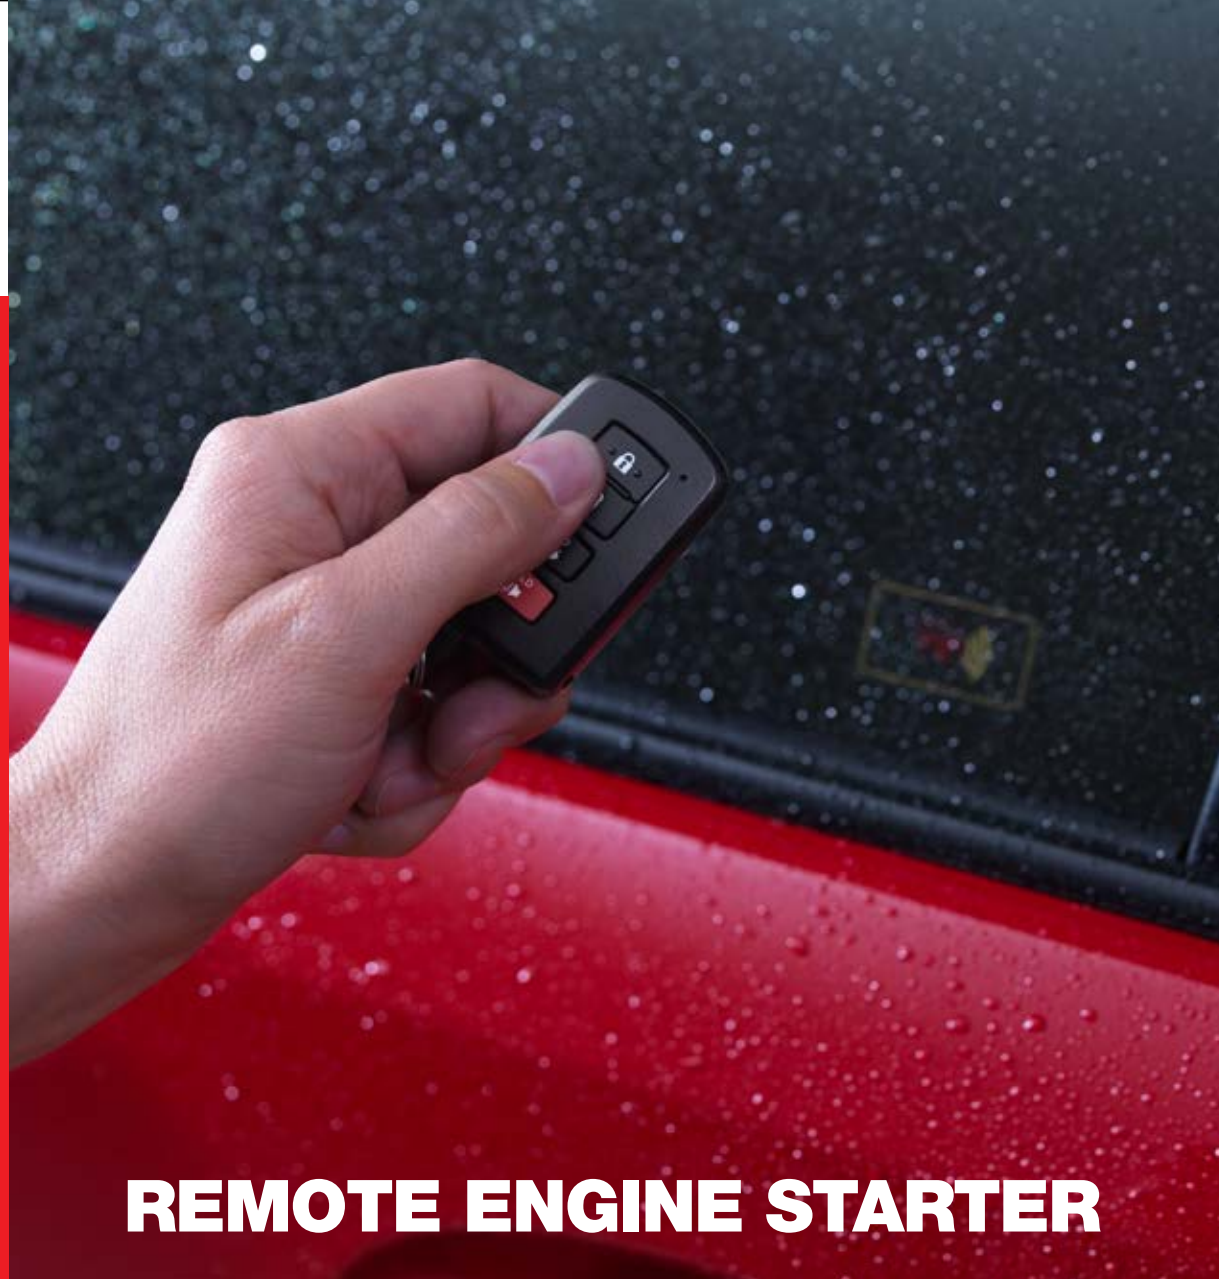

⁵ See numbered disclosures on page 30

REMOTE ENGINE STARTER

Step into the comfort of a pre-cooled or heated cabin, thanks to the remote engine starter⁶.

- Activates air conditioner, heater, defroster and defogger functions to preset temperatures and settings
- Engine starts with quick, three-step sequence using keyless factory remote
- Integrates with keyless entry system and existing factory security