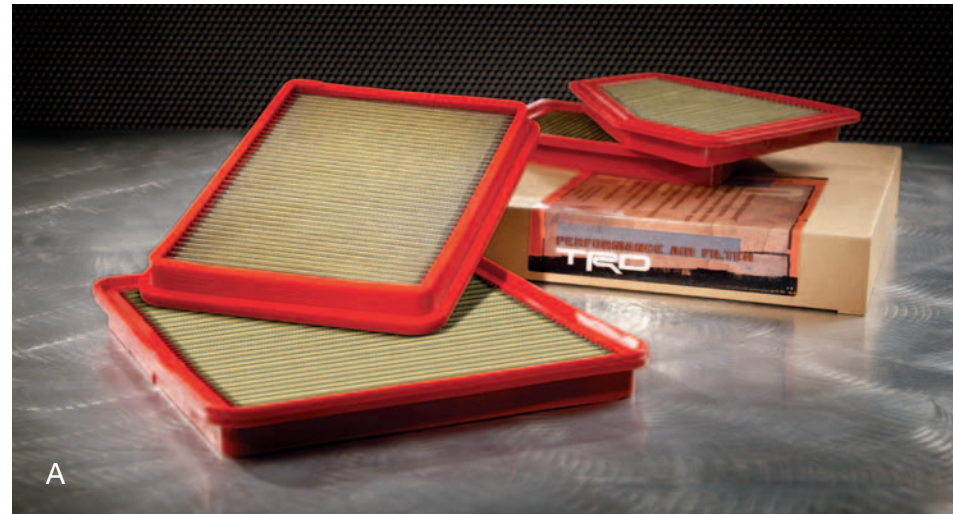

TRD Accessories

Raise your performance.

TRD Air Filter (A) You multi-task. Make sure your parts do too. This TRD air filter is designed to protect as it helps maintain the life of your engine.

- Unique oiled, four-ply cotton gauze in polyurethane body
- Enclosed in durable, epoxy-coated mesh and an elastomeric seal to help optimize a precise, leak-free fit
- Allows the maximum amount of air into the engine with the minimal amount of resistance
- Washable and reusable—regular cleaning ensures free airflow and top performance

TRD Performance Oil Filter (B) Delivers exceptional filtration, lower flow restriction plus enhanced engine protection and durability.

- 100% synthetic fiber filtration medium designed to provide the highest possible dirt removal efficiency with lowest possible flow restriction

toyota.com/accessories

A

B