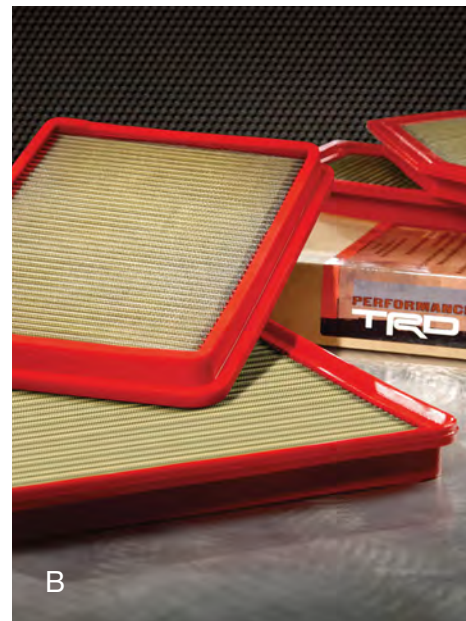

TRD Accessories

TRD Performance Oil Filter (A) Delivers exceptional filtration, lower flow restriction plus enhanced engine protection and durability.

- 100% synthetic fiber filtration medium designed to provide the highest possible dirt removal efficiency with lowest possible flow restriction

TRD Performance Air Filter (B) For optimal engine protection and performance, the TRD performance air filter offers superb filtration and enhanced airflow.

- Four-ply filter element features durable, epoxy-coated mesh enclosure and elastomeric seal to help optimize a precise, leak-free fit

TRD Radiator Cap (C) Small in size but big on benefits, the TRD radiator cap can enhance your engine's performance and protection.

- Higher-pressure release helps maintain engine performance and protection during high-RPM or high-load operation

toyota.com/accessories