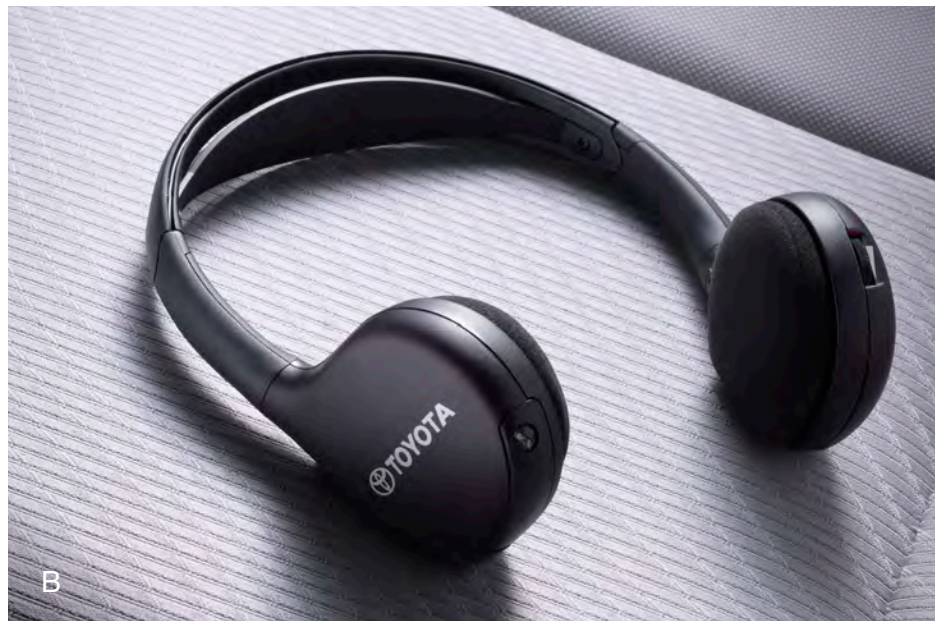

Electronic Accessories

Glass Breakage Sensor⁸ (GBS) (A) If your Sequoia already has a factory security system, enhance your coverage with GBS.

- Highly sensitive microphone detects the sound frequency of glass breakage or an object striking the glass
- An object striking a window triggers a warn-away alarm
- Glass breakage instantly activates the alarm

Wireless Headphones (B) Additional wireless headphones⁹ let multiple passengers enjoy a personalized experience from your vehicle's entertainment system.

- Cushioned and adjustable with individual volume control, on/off switch and LED indicator

toyota.com/accessories

See footnotes 8 and 9 in disclosure section on back cover.