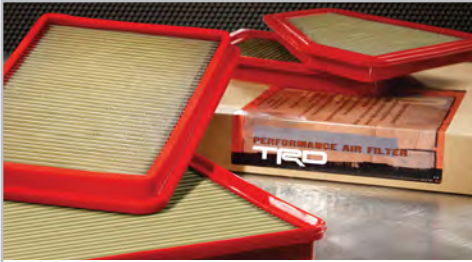

TRD Accessories

The next level of performance.

TRD Performance Brake Kit (A) Boost braking performance with the TRD High-Performance Brake Kit.

- Six-piston caliper
- One-piece rotor design helps ensure durability in various driving conditions
- Kit includes performance brake pads and braided stainless steel brake lines
- Available for front axle only

TRD Performance Brake Pads (B) The enhanced stopping power from TRD performance brake pads help decrease stopping distance while increasing your confidence.

- Help reduce fade during repeated stops or extended downhill driving
- Direct replacements for stock pads

TRD Forged Oil Cap (C) Finished in a durable, high-luster TRD coating over forged billet aluminum, the TRD oil cap gives your engine a customized look.

- Embelished with dynamic TRD logo

toyota.com/accessories