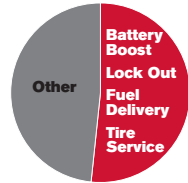

24-Hour Emergency Roadside Assistance

- **“Sign and Drive” service** up to $100 per claim with no deductibles for the services shown to the right, or for dispatch towing service

Over 50% of all Roadside Assistance calls are due to non-mechanical issues.