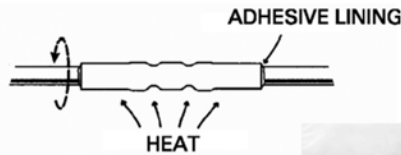

To Re-order
22-18 AWG-Order WT-56814
16-14 AWG-Order WT-56815
12-10 AWG-Order WT-56816

Motorcraft® Wire Splice/Shrink Tubing Packages

- The new Motorcraft® wire splice/heat shrink packages are to be purchased as replenishment parts for the new ROTUNDA Wire Splice Tool Kit. They contain 5 uninsulated butt splices, 5 pieces of dual wall adhesive-lined heat shrink tubing, and the new instruction sheet detailing the approved wire splice procedure as defined by Ford Motor Company.
- The package will construct five complete splice repairs and are available in three wire ranges:
  Motorcraft® Part #: Wire Range
  WT-56814 22-18 AWG
  WT-56815 16-14 AWG
  WT-56816 12-10 AWG
  Expanded wire gauge applications for these splices can be found in TSB 03-11-6
- Ford Engineering has determined that the combination of the crimped uninsulated butt splice, insulated with a 2" piece of adhesive-lined heat shrink tubing, has proven superior in terms of strength, durability, and corrosion resistance. When heated, the tubing shrinks and the adhesive lining melts and flows to form a rugged, environmentally sealed barrier against corrosion, and eliminates the potential deterioration of the vehicles electrical wiring harness.
- As separate components, these butt connectors and heat shrinkable tubings are known for their superior quality and performance. Combined, you cannot achieve better results, and this is precisely why Ford Motor Company has chosen this combination for repairing wiring harnesses.
- Recommended Applications Tools:
  164-R5901 Ford Approved Crimp Tool
  164-R5902 Shielded Flameless Heat Gun

Refer to Technical Service Bulletin Number 03-11-6
Wire Splice Procedure SK3U2J-14293-AA

Motorcraft® Part #
WT-56814

Replenishment package contains:
5 splices/5 heat shrinkable tubing

Actual inside diameter 22-18 AWG
Actual inside diameter before shrinking .225"
Insulate with ES-1

Motorcraft® Part #
WT-56815

Replenishment package contains:
5 splices/5 heat shrinkable tubing

Actual inside diameter 22-18 AWG
Actual inside diameter before shrinking .225"
Insulate with ES-1

Motorcraft® Part #
WT-56816

Replenishment package contains:
5 splices/5 heat shrinkable tubing

Actual inside diameter 22-18 AWG
Actual inside diameter before shrinking .225"
Insulate with ES-1