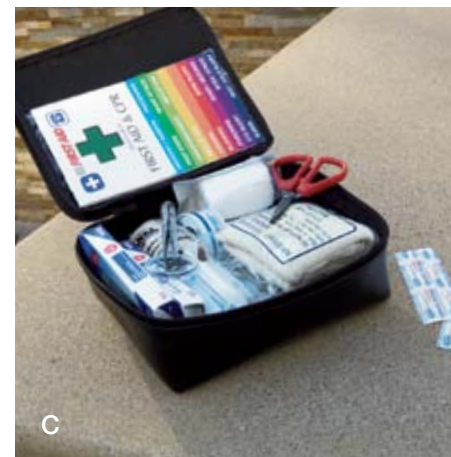

Interior Accessories

Ashtray Cup (A) This convenient, self-contained ashtray cup fits snugly inside the cupholder.

- Hinged lid helps minimize odors and flyaway ashes
- Easy to empty and clean

Emergency Assistance Kit (B) Don't let small issues stop you in your tracks.

- Kit includes booster cables, stainless steel multi-purpose tool, survival blanket, gloves, flashlight, tire pressure gauge and bungee cord
- Reflective warning triangle and trim on kit exterior help alert other drivers to your vehicle

First Aid Kit (C) Be prepared for life's little emergencies.

- Soft-sided kit includes insect-sting pads, bandages, scissors, two emergency blankets and more
- VELCRO® brand mounting strips help the kit remain firmly in place

toyota.com/accessories