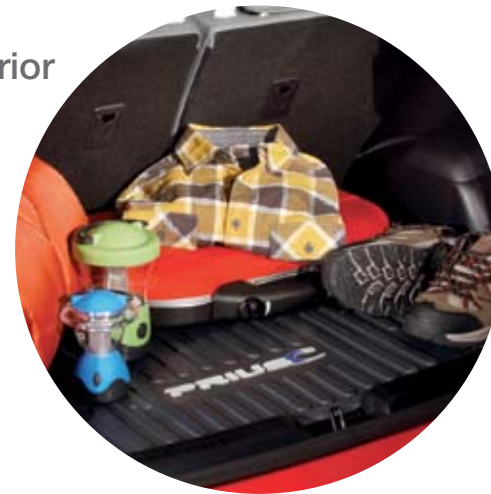

toyota.com/accessories

Exterior

Electronics

Interior

Exterior Accessories

Keep your Prius c looking sharp.

Paint Protection Film (A) Like a clear suit of armor, Genuine Toyota paint protection film¹ helps guard against road debris that can chip and scratch the finish. Manufactured from durable, nearly invisible urethane, the film is designed for specific sections of the vehicle that have the highest potential for contact with stones and other debris.