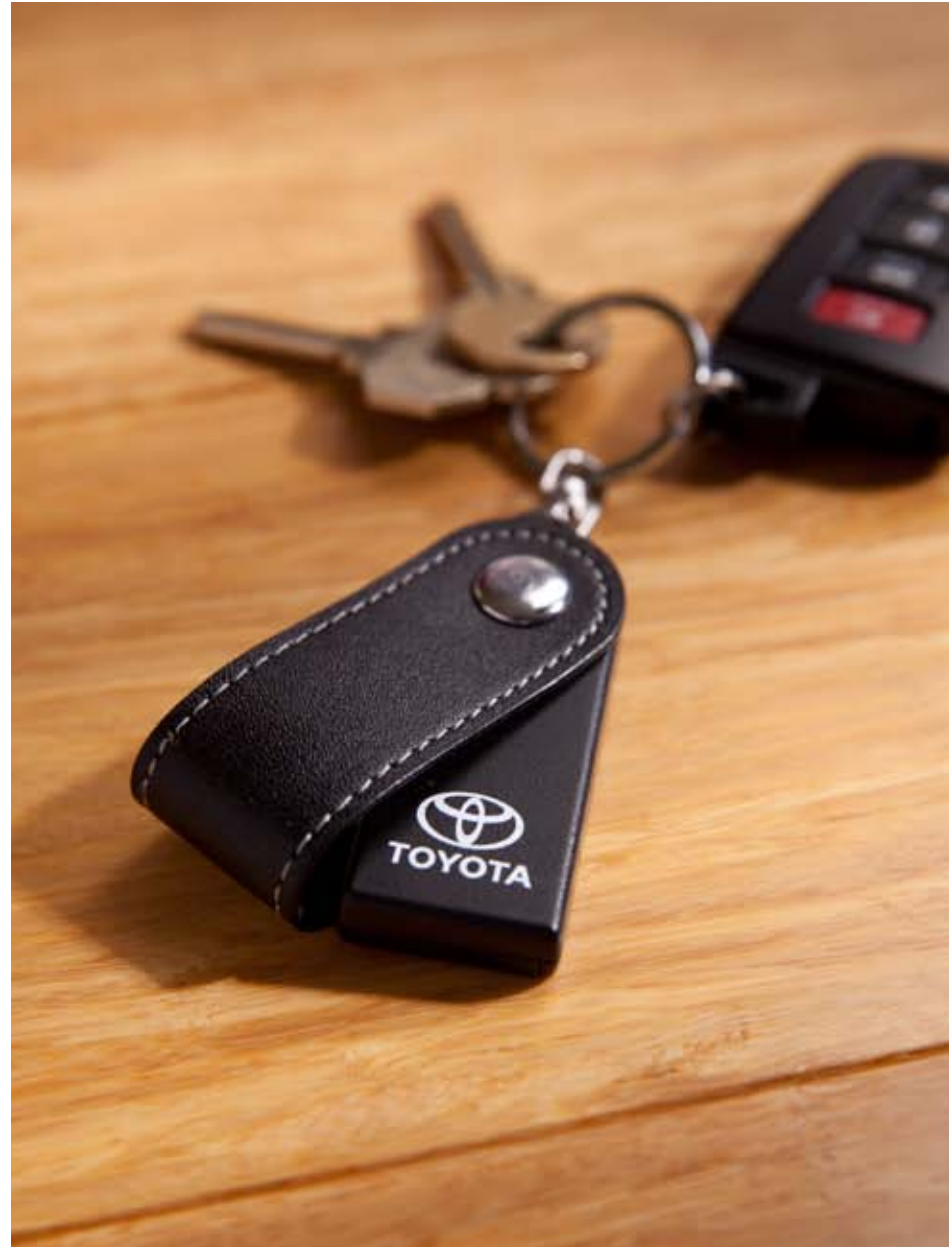

See footnotes 4 and 5 in disclosure section on back cover.