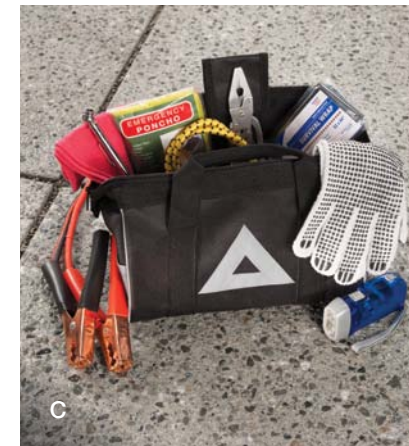

Emergency Assistance Kit (C) Don't let small issues stop you in your tracks.

- Kit includes booster cables, stainless steel multi-purpose tool, survival blanket, gloves, flashlight, tire gauge and bungee cord
- Kit exterior features a reflective warning triangle and trim to alert other drivers to your vehicle