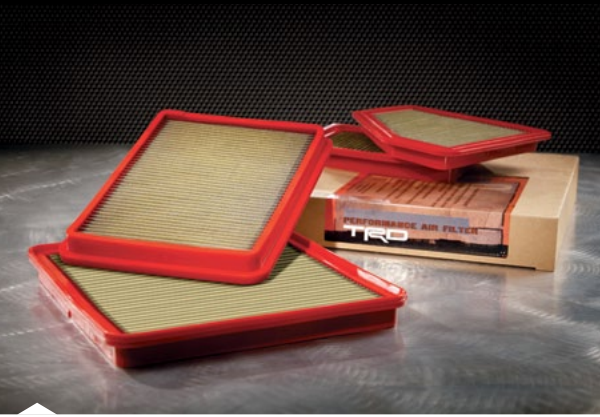

TRD PERFORMANCE AIR FILTER

The air filter is one of the most neglected parts on a vehicle. People forget to check it, and a dirty air cleaner can rob your performance and fuel economy. That's why you need a TRD performance air filter:

- Unique, oiled four-ply cotton gauze design for superb filtration and enhanced airflow
- Durable epoxy-coated mesh filter element with an elastomeric seal for a precision, leak-free fit
- Washable and reusable – designed to last the lifetime of your 4Runner
- Pre-oiled and ready to install – it's an exact drop-in replacement for stock air filter