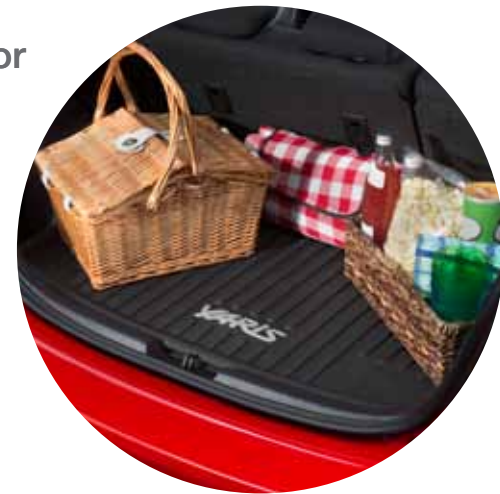

ACCESSORIES

2015 **Yaris**

*Let's
Go
Places*

Go Small in a Big Way.

Protect and personalize your Yaris with Genuine Toyota Accessories.

Make your Yaris as sporty as it is dependable with Genuine Toyota Accessories—which are designed and built to Toyota standards for quality, fit and finish.

toyota.com/accessories

Exterior

Interior

Exterior Accessories

Take style and protection up a level.

Paint Protection Film (A) Like a clear suit of armor, Genuine Toyota paint protection film¹ helps guard against road debris that can chip and scratch the finish. Manufactured from durable, nearly invisible urethane, the film is designed for specific sections of the vehicle that have the highest potential for contact with stones and other debris.