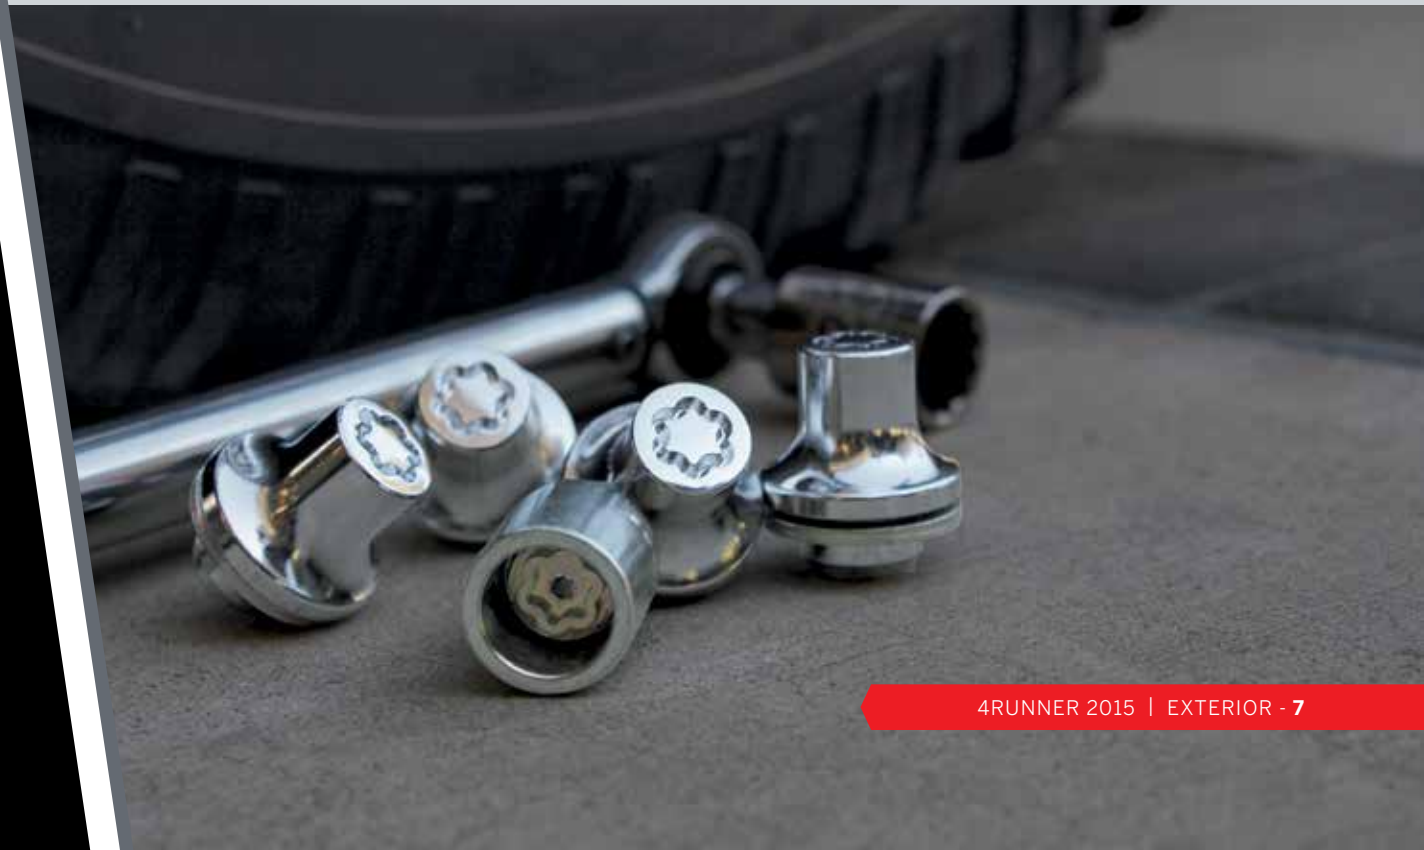

HOOD PROTECTOR

Your 4Runner can trump boulders in the wild, but no paint or glass is impervious to gravel hurtling toward you at 65 mph. Help protect your hood and windshield with this dark tinted, transparent hood protector, composed of durable, impact-resistant polycarbonate.

- Helps provide superior front-end protection, while enhancing the vehicle's clean, aerodynamic lines
- Helps prevent potentially costly repairs to hood and windshield

ALLOY WHEEL LOCKS

Your wheels and tires can handle tough terrain. Make them tougher to poach with these triple nickel chrome plated alloy wheel locks.

- Guaranteed proper fit
- Weight matched makes rebalancing unnecessary
- Resists lock removal tools and allow only a single unique key to interface