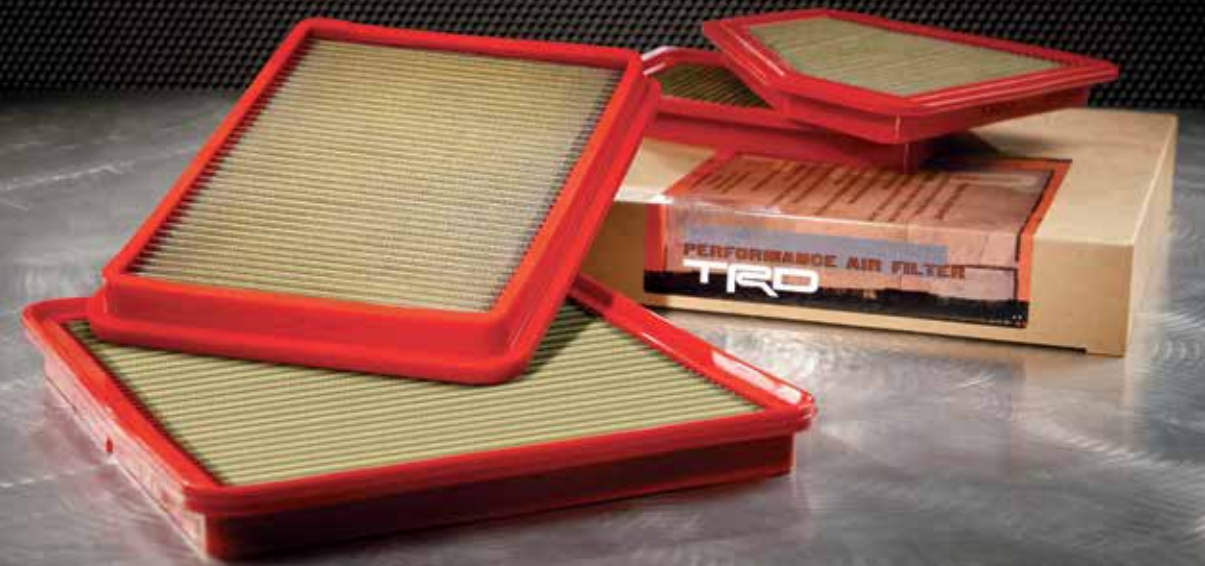

TRD PERFORMANCE AIR FILTER

You multitask; make sure your parts do too. This TRD air filter protects as it helps maintain the life of your engine with enhanced airflow.

- Unique, oiled four-ply cotton gauze in polyurethane body
- Enclosed in durable epoxy coated mesh and an elastomeric seal for a precise, leak-free fit
- Allows the maximum amount of air into the engine with the minimal amount of resistance
- Washable and reusable—regular cleaning ensures free airflow and top performance
- Designed to last the lifetime of the vehicle
- Pre-oiled and ready to install, offers exact drop-in replacement for stock air filter