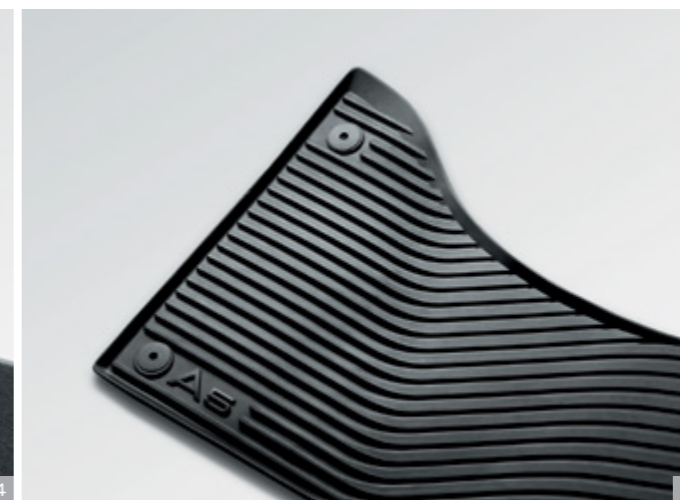

4 Premium textile floor mats

Tailored to the size of the floor in the Audi A5. Made from durable, tightly woven velour. With a special coating on the underside. The floor mats are always secured at the front of the vehicle using the points provided for this purpose on the floor. With A5 lettering.

5 Rubber floor mats

Made-to-measure. Better protection against heavy soiling. Secured to the vehicle using the fixing points on the floor. With A5 lettering.

Vehicle cover (for indoor use)

Ideal fit, in Anthracite, bearing the Audi logo. Made from a breathable and antistatic material. The piping accentuates the shape of the vehicle. Excellent protection from dust and dirt.