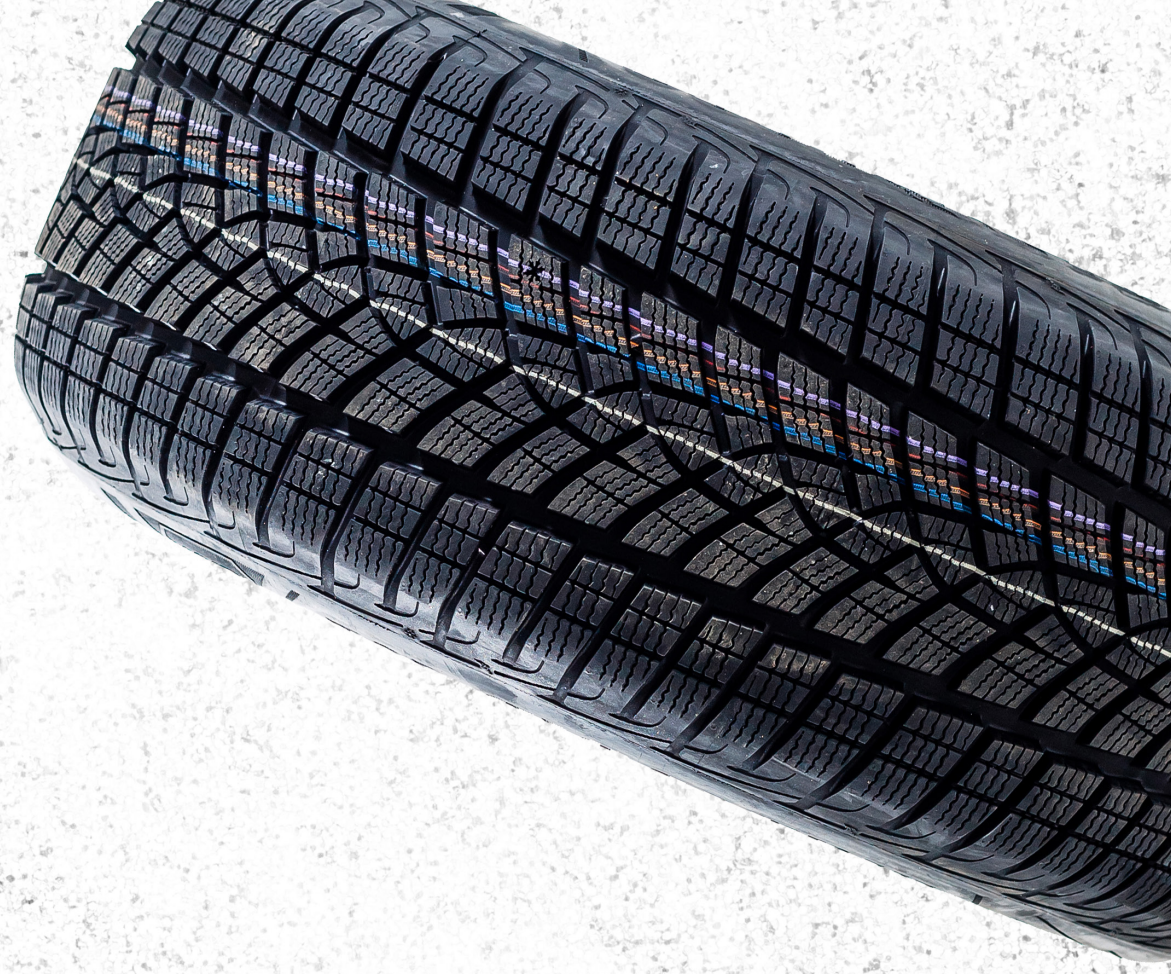

# WINTER TIRE & RIM PACKAGE

### Q50/Q60

SIZE	TIRE	TIRE "ONLY"	TIRE & RIM PACKAGE
225/55R17	BRIDGESTONE BLIZZAK WS-90	\$1,200.00	\$2,000.00
	MICHELIN X-ICE XI3	\$1,165.00	\$1,965.00
	YOKOHAMA ICE GUARD IG53	\$1,085.00	\$1,885.00
225/55R17 RFT	BRIDGESTONE BLIZZAK LM001 RFT	\$1,485.00	\$2,685.00 (INCL TPMS)
225/50R18	BRIDGESTONE BLIZZAK WS-90	\$1,500.00	\$2,300.00
	MICHELIN X-ICE SNOW	\$1,385.00	\$2,235.00
225/50R18S *RFT	MICHELIN PILOT ALPIN PA4	\$1,645.00	\$2,895.00 (INCL TPMS)
245/40R19	MICHELIN X-ICE SNOW	\$1,745.00	\$2,695.00
	YOKOHAMA V905	\$1,465.00	\$2,415.00
245/40R19 *RFT	DUNLOP WINTER MAXX DSST	\$2,345.00	\$3,695.00 (INCL TPMS)