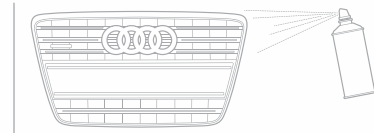

Proven formula.
Every inch represents style, performance and luxury.
Keeping it pristine? Second nature.

Audi Guard Car Care Products. Driven by perfection.

Audi vehicles deserve the very best, and this is it: The only car care line specifically designed for Audi. Audi Guard Car Care Products provide gentle cleansing formulas and special tools to help give all interior and exterior surfaces the finest in cleaning and protection. Our shampoos and waxes undergo testing for cleaning performance, change in luster and material compatibility. For the ultimate in shine and sparkle, trust Audi Guard. Pristine, perfect.