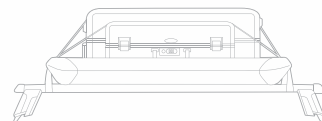

Carries one canoe or kayak weighing up to 55 lbs. Conforms to most hulls and includes one pair of heavy-duty straps.

Surfboard holder⁴

These holders and tie-downs adapt to almost any board shape.

Push-button, keyed locks open and close easily. Rubber-cushioned aluminum bars hold securely. Standard attachment holds up to four skis or two snowboards. Deluxe attachment holds up to six skis or four snowboards.

Small cargo carrier

Extra carrying capacity (13 cu. ft.) comes in a smart size: 55" long, 35" wide, 14" high.

A trim, aerodynamic design that offers a generous 16.95-cu.-ft. capacity. Size: 81" long, 30" wide, 15" high.

Ski and luggage carrier⁴

Ride in comfort when you stow your luggage and sports equipment in this stylish, aerodynamic carrier. An interior ski rack, sold separately, holds skis up to 6.5 ft. Size: 87" long, 25" wide. 15.8-cu.-ft. capacity.

Aluminum luggage basket⁴