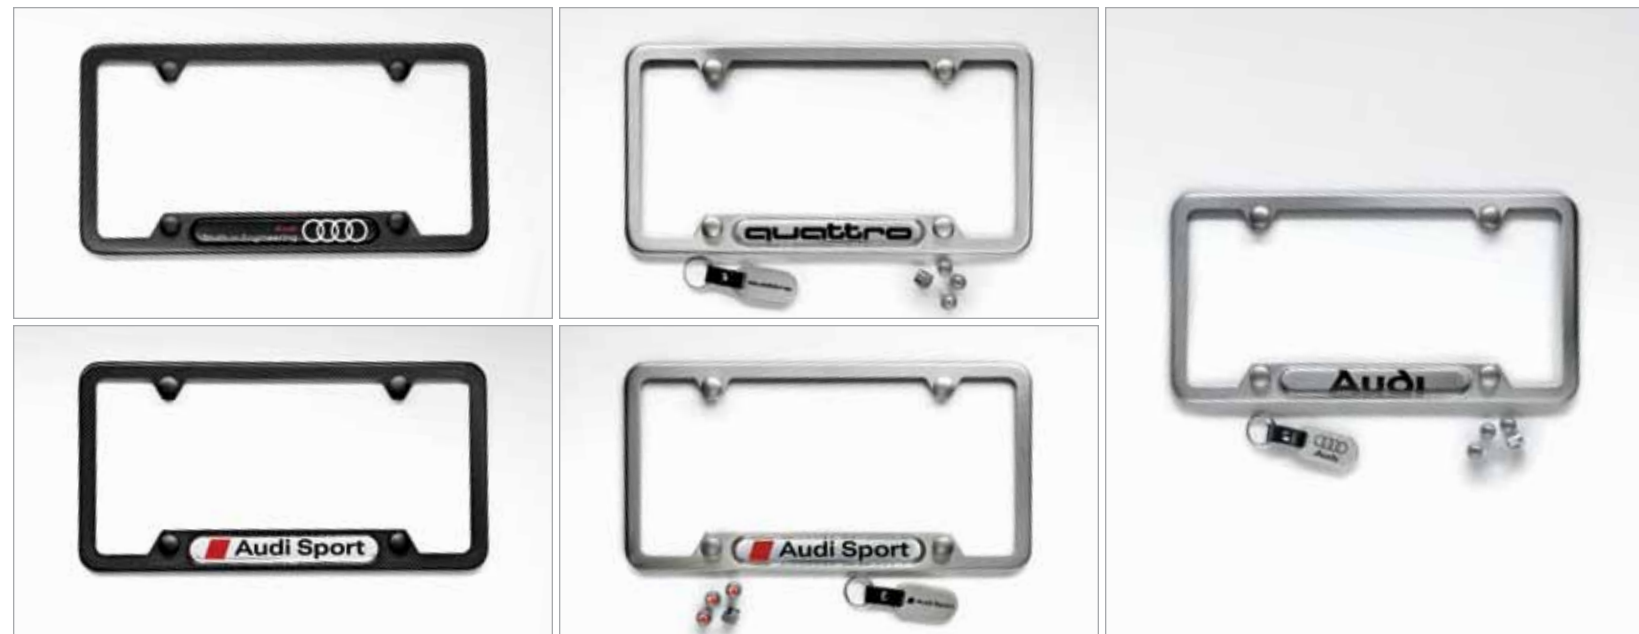

Rear skirt¹
Sporty accents extend the side sill appearance and wrap around the vehicle above the rear valance. Primed for painting.

Side sills¹
These sculptured accents provide the A5 profile with a ground-effects flair.

Exhaust tips¹
High-luster stainless steel, with rolled edges and angle cut. Dual side tips available on A5 Coupe. Split tips available on A5 Cabriolet.

Rear valance with blade insert¹
A clean, aero-look enhancement for the rear aspect of the A5. Blade can be painted a contrasting color.

Valve stem covers
These handsome covers are made of polished stainless steel with a composite center cap. Emblazoned with the iconic Audi rings.