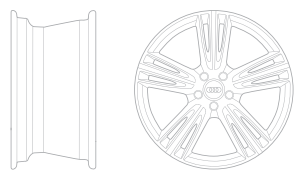

Bold move.

Add a touch more style with elegant alloy wheels. Turn heads at every turn.

20" Diversas alloy wheel

A sporty yet elegant design with five multi-spoke arms. Every Audi alloy wheel design is engineered, manufactured and tested to meet rigorous factory and regulatory standards – an area where other wheels often fall short.