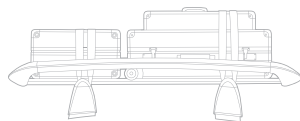

Aluminum luggage basket³
High-quality anodized-aluminum construction and a generous load area make this an excellent carrier. Side rails help prevent load shifting. Straps sold separately.