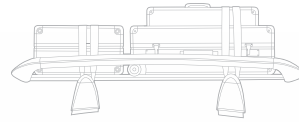

Aluminum luggage basket³
High-quality anodized-aluminum construction and a generous load area make this an excellent carrier. Side rails help prevent load shifting. Straps sold separately.