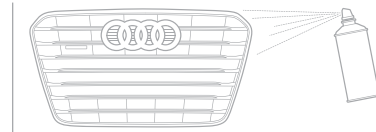

Proven formula.
Every inch represents style, performance and luxury. Keeping it pristine? Second nature.

Audi Guard Car Care Products. Driven by perfection.

Audi vehicles deserve the very best, and this is it: the only car care line specifically designed for Audi. Audi Guard Car Care Products provide gentle cleansing formulas and special tools to help give all interior and exterior surfaces the finest in cleaning and protection. Our shampoos and waxes undergo testing for cleaning performance, change in luster, and material compatibility. For the ultimate in shine and sparkle, trust Audi Guard. Pristine, perfect.