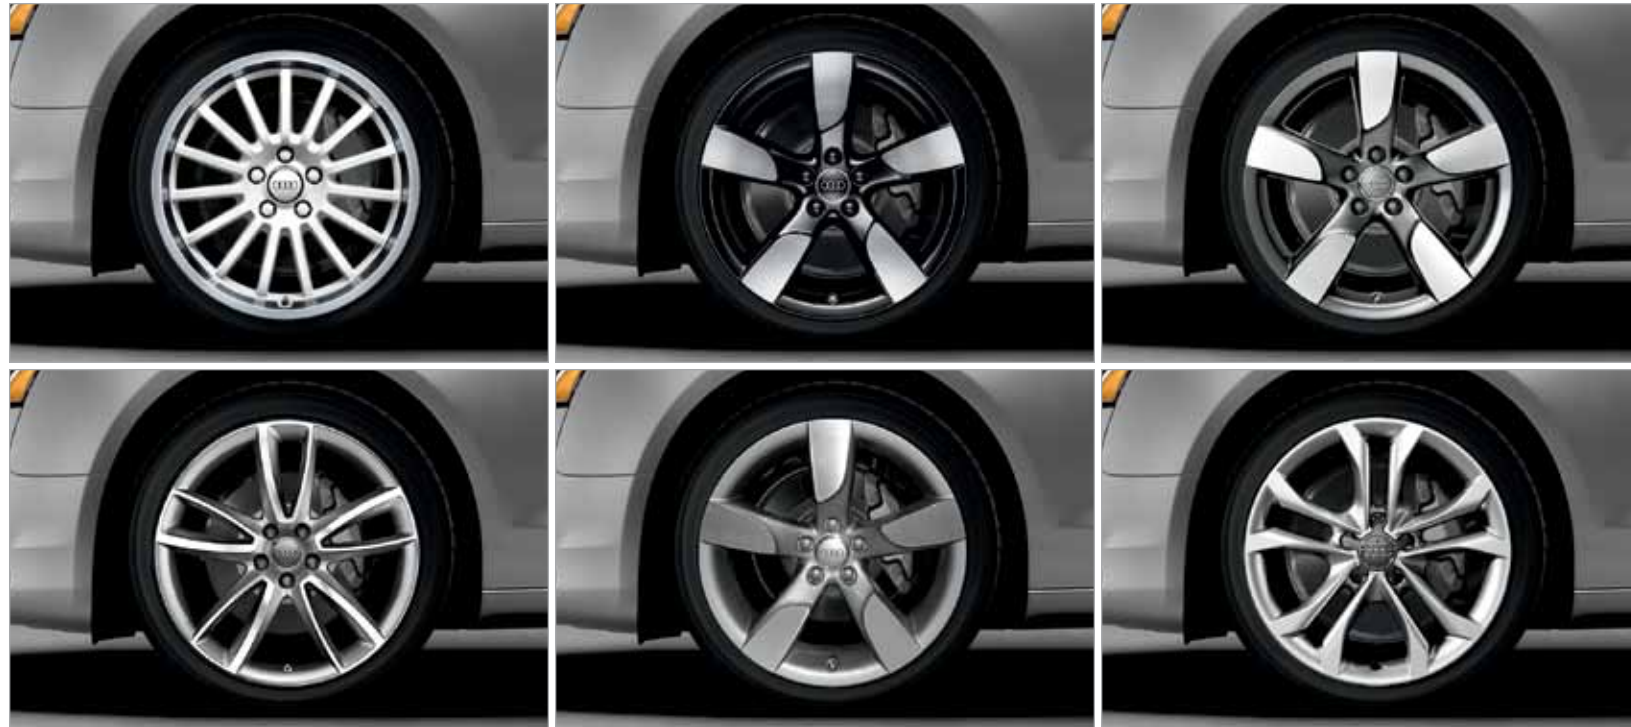

Bold move.
Turn heads with
dynamic alloy wheels.

Audi Genuine Sport and Design Accessories. *A distinctive approach.*

The A5 and S5 feature bold, powerful style with stunning, strong lines. Express your own style by adding Audi Genuine Sport and Design Accessories. All are carefully scrutinized in the design and development process. So while they're striking in appearance, they've also passed rigorous quality assessments. If you're looking for a bolder appearance or a finishing touch, there is an Audi designed solution that makes every mile more enjoyable and more yours.