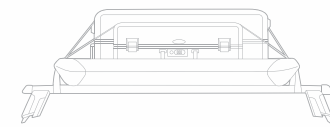

Aluminum luggage basket¹
High-quality anodized-aluminum construction and a generous load area make this an excellent carrier. Side rails help prevent load shifting. Straps sold separately.