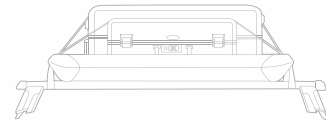

Aluminum luggage basket¹
High-quality anodized-aluminum construction and a generous load area make this an excellent carrier. Side rails help prevent load shifting. Straps sold separately.