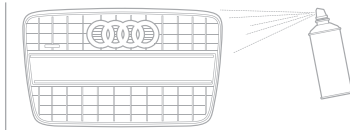

Proven formula.
Every inch represents style, performance and luxury.
Keeping it pristine? Second nature.

Audi Guard Car Care Products. Driven by perfection.

Audi vehicles deserve the very best, and this is it: the only car care line specifically designed for Audi. Audi Guard Car Care Products provide gentle cleansing formulas and special tools to help give all interior and exterior surfaces the finest in cleaning and protection. Our shampoos and waxes undergo testing for cleaning performance, change in luster, and material compatibility. For the ultimate in shine and sparkle, trust Audi Guard. Pristine, perfect.