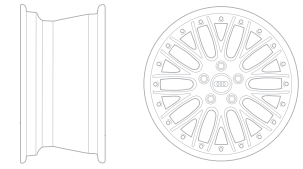

Wheel arch protectors
These rugged protectors help reduce damage caused by stone chips, gravel and road debris.

20" multi-spoke alloy wheel
Strike the right balance between design and performance with this attractive style. Also available in an Audi wheel and tire package.