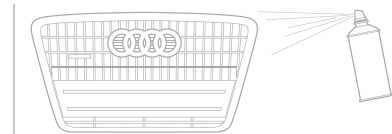

Proven formula.
Every inch represents style, performance and luxury. Keeping it pristine? Second nature.

Audi Guard Car Care Products. Driven by perfection.

Audi vehicles deserve the very best, and this is it: The only car care line specifically designed for Audi. Audi Guard Car Care Products provide gentle cleansing formulas and special tools to help give all interior and exterior surfaces the finest in cleaning and protection. Our shampoos and waxes undergo testing for cleaning performance, change in luster and material compatibility. For the ultimate in shine and sparkle, trust Audi Guard. Pristine, perfect.